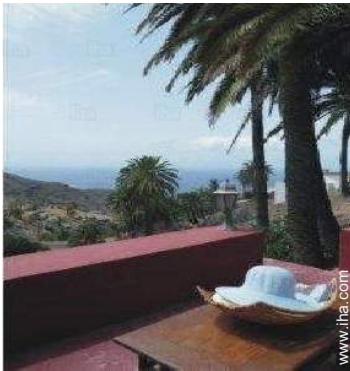

view over the sea