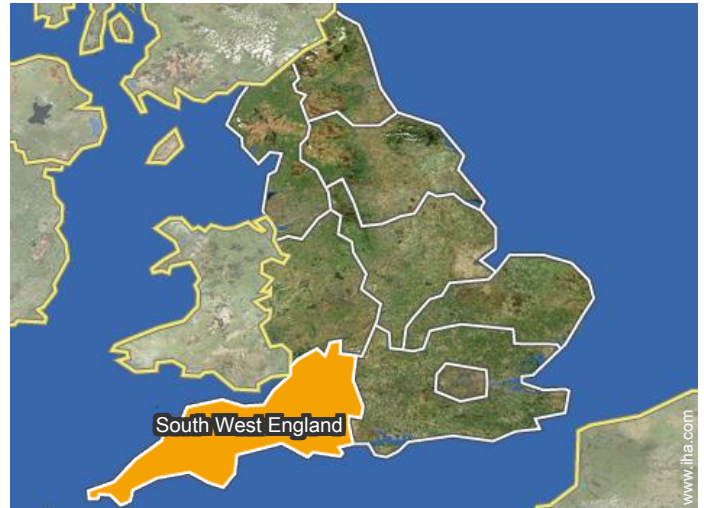

bedroom

bedroom

View from the property

landscaped yard

Location

Location & Access

GPS coordinates in degrees, minutes, seconds: Latitude 50°7'30"N - Longitude 5°28'3"W (Dwelling)

Address

→ Castle View Cottage
TR17 Marazion

• Airport Newquay Cornwall

→ Newquay, Cornwall, South West
England, England
→ Distance : 30mi.
→ Time : 45'

• Railroad station Penzance

→ Penzance, Cornwall, South West
England, England
→ Distance : 3mi.
→ Time : 10'