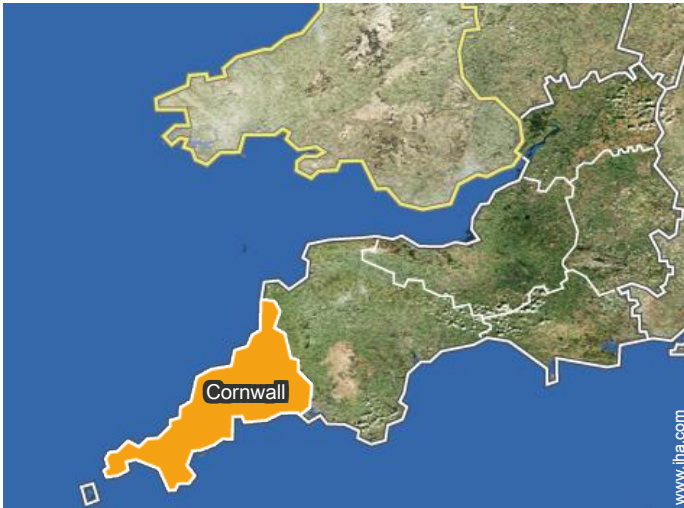

Photo album - 2

bedroom

bedroom

View from the property

landscaped yard

Location

Location & Access

GPS coordinates in degrees, minutes, seconds: Latitude 50°7'30"N - Longitude 5°28'3"W (Dwelling)