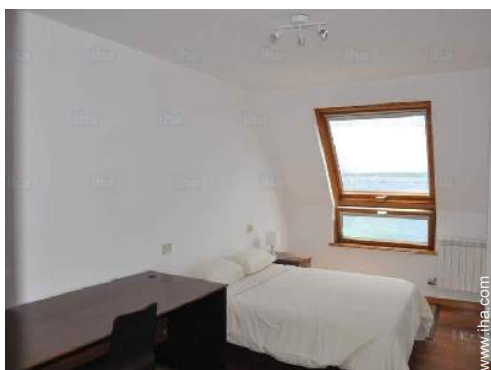

master bedroom

Interior

- Receive up to :  
from 1 to 8 person(s) (8 adults)
- Liveable floor area :  
1,300 Sq.ft.
- Interior layout :  
4 Room(s), 4 bedroom(s), 2 bathroom, sitting room 215 Sq.ft., separate kitchen, dining room
- Sleeps - bed(s) :  
2 full bed(s), 1 queen-size bed(s), 2 two twin beds
- Guest facilities :  
Elevator, T.V., DVD player, board games, book collection, movie collection, t.v points, high speed internet access, wifi, cupboard, hair dryer, central heating, Glazed in area, Blinds, Double glazed, entry phone system
- Appliances :  
Crockery/flatware, kitchen utensils, electric coffee maker, electric espresso coffee maker, electric kettle, toaster, juicer, electric hobs, oven, micro-wave oven, electric fries fryer, extractor hood, refridgerator, deep freeze, dish washer, washing machine, vacuum cleaner, iron, ironing board

sitting room

Advert No. 52878

[www.iha.com](http://www.iha.com)

>> VACATION HOMES

DIRECT BY OWNERS

Photo album - 1

view from the bedroom

view of the port

sitting room

sitting room

sitting room

Photo album - 2

master bedroom

queen-size bed(s)

master bedroom

large bedroom

full bed(s)

bedroom

full bed(s)

two twin beds

two twin beds

separate kitchen

Photo album - 3

bathroom