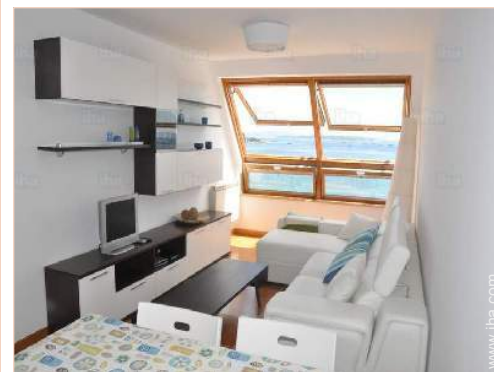

sitting room