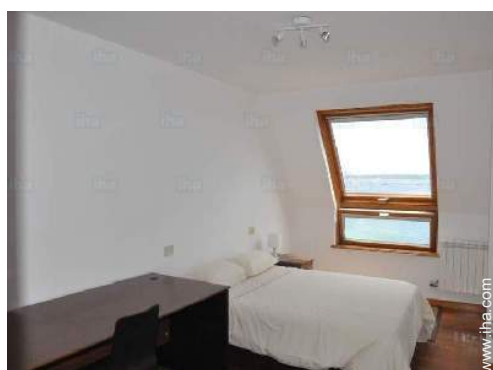

master bedroom

Interior

- Receive up to :
from 1 to 8 person(s) (8 adults)
- Liveable floor area :
1,300 Sq.ft.
- Interior layout :
4 Room(s), 4 bedroom(s), 2 bathroom, sitting room 215 Sq.ft., separate kitchen, dining room
- Sleeps - bed(s) :
2 full bed(s), 1 queen-size bed(s), 2 two twin beds
- Guest facilities :
Elevator, T.V., DVD player, board games, book collection, movie collection, t.v points, high speed internet access, wifi, cupboard, hair dryer, central heating, Glazed in area, Blinds, Double glazed, entry phone system
- Appliances :
Crockery/flatware, kitchen utensils, electric coffee maker, electric espresso coffee maker, electric kettle, toaster, juicer, electric hobs, oven, micro-wave oven, electric fries fryer, extractor hood, refridgerator, deep freeze, dish washer, washing machine, vacuum cleaner, iron, ironing board

sitting room

Advert No. 52878

www.iha.com

>> VACATION HOMES

DIRECT BY OWNERS

Photo album - 1

view from the bedroom

view of the port

sitting room

sitting room

sitting room

Photo album - 2

master bedroom

queen-size bed(s)

master bedroom

large bedroom

full bed(s)

bedroom

full bed(s)

two twin beds

two twin beds

separate kitchen

Photo album - 3

bathroom