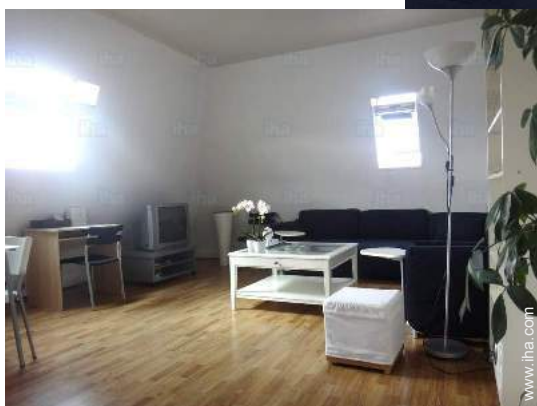

Charming vacation rental Paris 16th district Charming Apartment

Charming Apartment 7nd floor in(on)
a(an) Apartment house/building 6 floors

Setting : cultural, romantic

Capacity : from 1 to 4 person(s)

Bedroom(s) : 1

Room(s) : 3

Paris 16th district - Paris (75) - Île de France

France

Advert No. 42161

www.iha.com

>> VACATION HOMES

DIRECT BY OWNERS