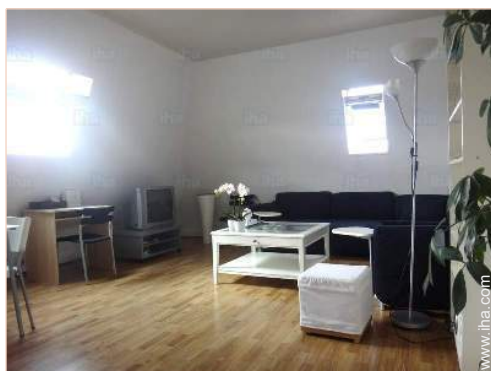

living room

living room

kitchen

bedroom

bathroom

Interior

- **Receive up to :**
from 1 to 4 person(s) (4 adults)
- **Liveable floor area :**
650 Sq.ft.
- **Interior layout :**
3 Room(s), 1 bedroom(s), 1 bathroom, 1 toilets, living room 430 Sq. ft., separate kitchen, dining area, tv den
- **Sleeps - bed(s) :**
1 full bed(s), 1 king-size bed(s), 2 twin bed(s), 2 sleeper sofa(s) 1 pers
- **Guest facilities :**
Elevator, T.V., hi-fi system, t.v points, cupboard, Hanging wardrobe, hair dryer, mobile cool air fan, electric heating, skylights, Drapes, entry phone system, digipad entry system
- **Appliances :**
Crockery/flatware, kitchen utensils, cafetiere, electric espresso coffee maker, electric kettle, toaster, electric hobs, micro-wave oven, reffridgator, washing machine, vacuum cleaner, iron, ironing board

Photo album - 1

living room

kitchen

living room

Photo album - 2

bedroom

bathroom

view from the apartment