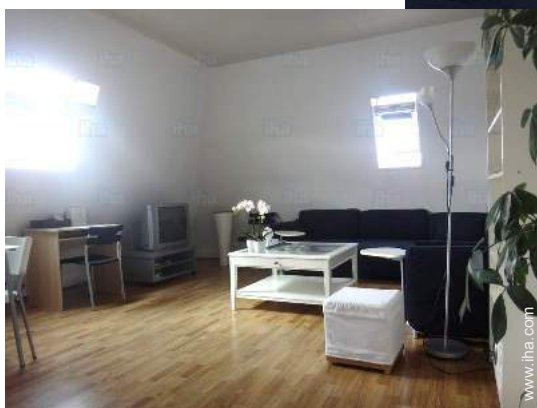

Charming vacation rental Paris 16th district Charming Apartment

Charming Apartment 7nd floor in(on)
a(an) Apartment house/building 6 floors

Setting : cultural, romantic

Capacity : from 1 to 4 person(s)

Bedroom(s) : 1

Room(s) : 3

Paris 16th district - Paris (75) - Île de France

France

Advert No. 42161

www.ihaholidayads.com

>> VACATION HOMES

DIRECT BY OWNERS