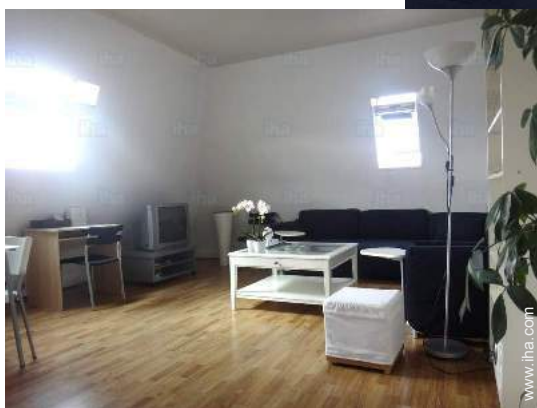

Charming vacation rental Paris 16th district Charming Apartment

Charming Apartment 7nd floor in(on)
a(an) Apartment house/building 6 floors

Setting : cultural, romantic

Capacity : from 1 to 4 person(s)

Bedroom(s) : 1

Room(s) : 3

Paris 16th district - Paris (75) - Île de France

France

Advert No. 42161

www.iha.com

>> VACATION HOMES

DIRECT BY OWNERS