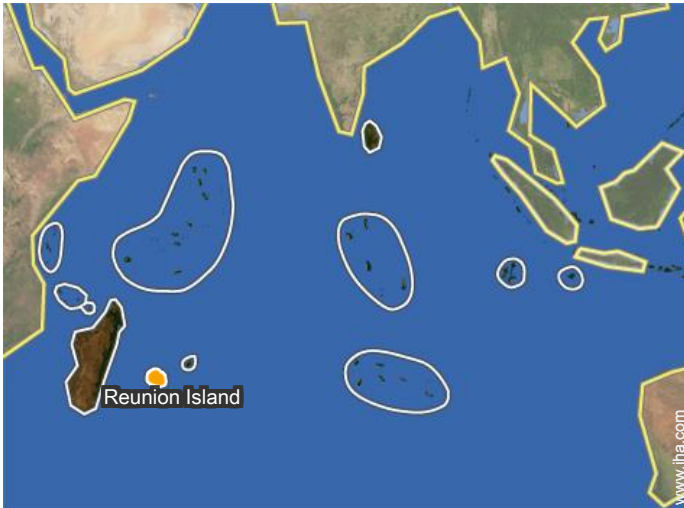

view over the sea

view over the sea

Charming vacation rental  
Sainte Clotilde - Reunion Island  
"Les Bungalows du Mont Auban"

6

[Book now](#)

Location

Location & Access

GPS coordinates in degrees, minutes, seconds: Latitude 20° 56'13"S - Longitude 55°29'38"E (Dwelling)