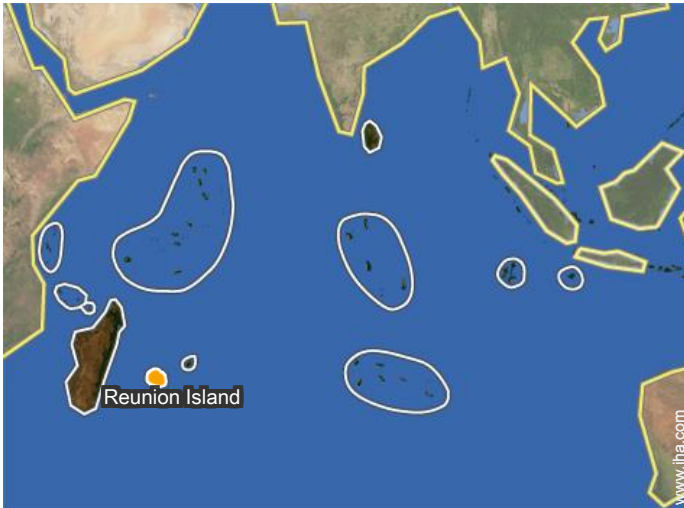

Charming vacation rental
Sainte Clotilde - Reunion Island
"Les Bungalows du Mont Auban"

6

[Book now](#)

Location

Location & Access

GPS coordinates in degrees, minutes, seconds: Latitude 20° 56'13"S - Longitude 55°29'38"E (Dwelling)

Address

→ 25 chemin Montauban
La Bretagne
97490 Sainte Clotilde

• Airport Roland Garros

→ Saint Denis (Reunion), Reunion Island
→ Distance : 2.5mi.
→ Time : 15'

• Freeway (exit) RN 102

→ Saint Denis (Reunion), Reunion Island
→ Distance : 3mi.
→ Time : 20'

• Bus station Ligne 26 et 27

→ La Bretagne, Reunion Island
→ Distance : 4.5mi.
→ Time : 30'

- Saint Denis (Reunion) : (4.5mi.)
- Sainte Clotilde : (3mi.)
- Le Moufia : (2.5mi.)

Contact

Spoken languages