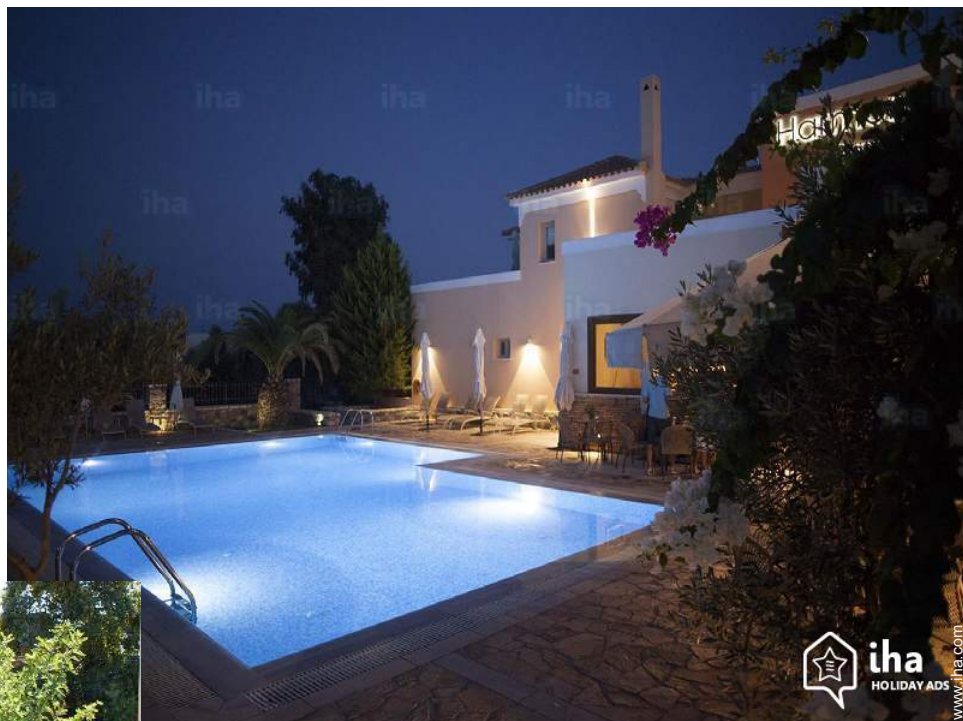

Charming vacation rental Selianitika "Harmony"

Charming Maisonette, detached, 2 floors, separate entrance, in(on) a(an) Hotel

Setting : luxurious, quiet

Capacity : from 2 to 5 person(s)

Bedroom(s) : 2

Room(s) : 2

Selianitika - Achaea - Peloponnese

Greece

Advert No. 62171

www.iha.com

>> VACATION HOMES

DIRECT BY OWNERS