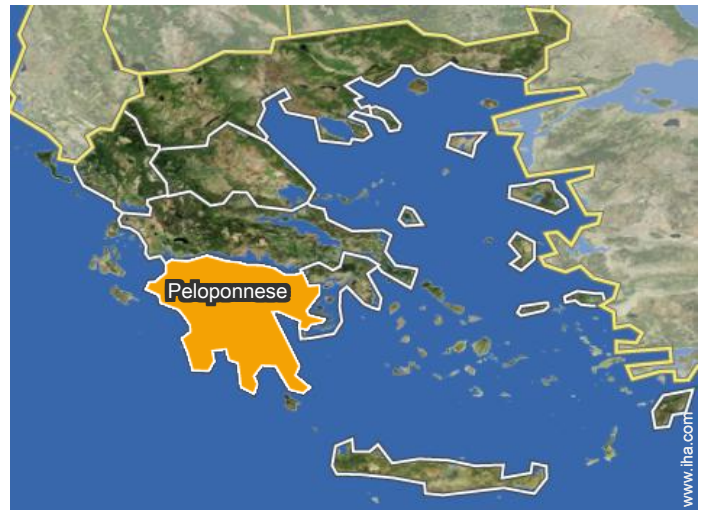

shingle beach

Surroundings

Location

Location & Access

GPS coordinates in degrees, minutes, seconds: Latitude 38°17'21"N - Longitude 22°1'28"E ([Dwelling](#))

Address

→ Apollonos Str. 12
251 00 Selianitika

• **Freeway (exit) Athen**