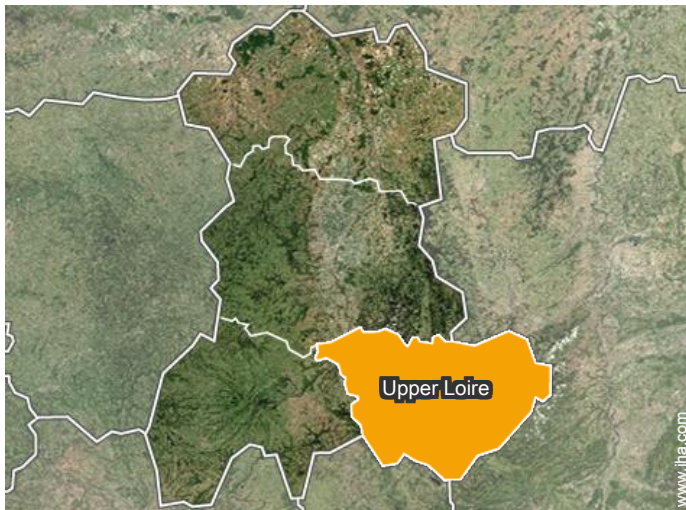

## Location

#### • Freeway (exit) A75

→ Saint Chély d'Apcher, Lozère,  
Languedoc Roussillon, France  
→ Distance : 34,8mi.

#### • Freeway (exit) A75

→ Saint Flour, Cantal, Auvergne, France  
→ Distance : 12.5mi.

#### • Railroad station Alleyras

→ Alleyras, Upper Loire, Auvergne, France  
→ Distance : 4.5mi.

• Le Puy en Velay : (25mi.)