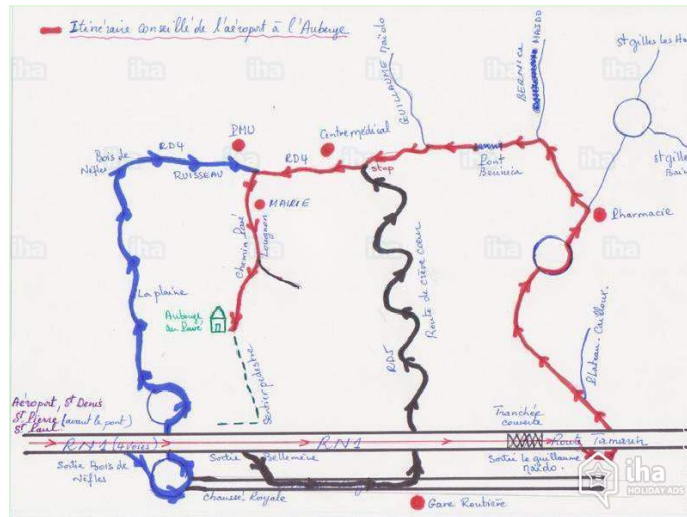

Aug 2013

Aug 2013

Aug 2013

Aug 2013

Route map

Location & Access

GPS coordinates in degrees, minutes, seconds: Latitude 21° 1'25"S - Longitude 55°17'56"E (Dwelling)

Address

→ 164ter Chemin Pavé Lougnon
97460 Bellemène

• Airport Roland Garros

→ Saint Denis (Reunion), Reunion Island
→ Distance : 31mi.

- Saint Paul : (4.5mi.)
- Saint Gilles les Bains : (6mi.)
- La Possession : (13,7mi.)