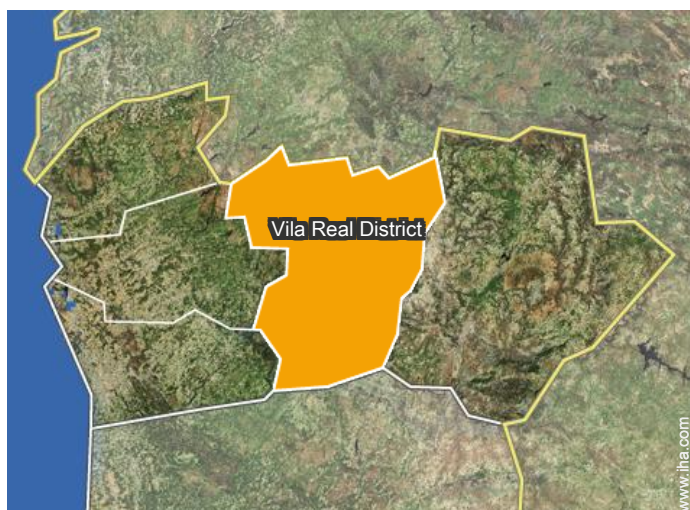

For your guidance

- **For your guidance**

Kids welcome

Cell phone network coverage

Photo album - 1

Photo album - 2

Location

Location & Access

GPS coordinates in degrees, minutes, seconds: Latitude 41°44'30"N - Longitude 7°28'23"W ([Dwelling](#))

Address

→ Rua de Santa Bárbara N°6
5400 Chaves

• Freeway (exit) A24

→ Chaves, Vila Real District, Norte Region
(Portugal), Portugal
→ Distance : 1.25mi.
→ Time : 5'

• Airport Porto Francisco Sá Carneiro

→ Porto, Porto District, Norte Region
(Portugal), Portugal
→ Distance : 87mi.
→ Time : 1h30'

- Vila Real : (31mi.)
- Vidago : (8.7mi.)
- Valpaços : (18.5mi.)

Contact