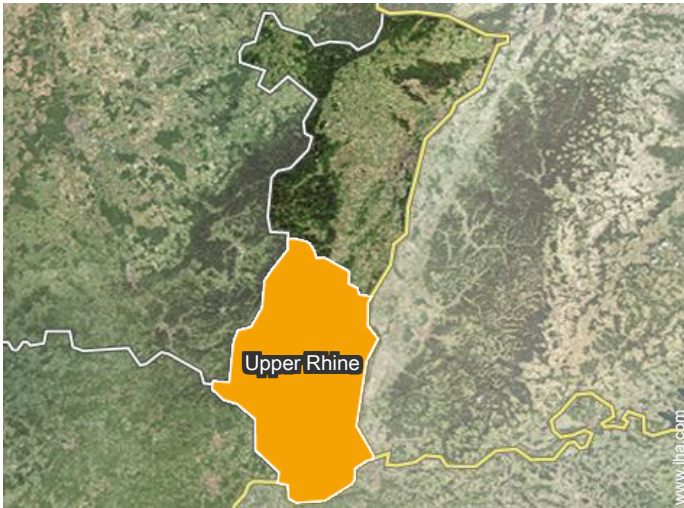

From Jan 01 → To Dec 31

Location

Location & Access

GPS coordinates in degrees, minutes, seconds: Latitude 48°4'31"N - Longitude 7°21'35"E ([Dwelling](#))

Address

→ 3 petite rue des tanneurs
68000 Colmar

- Mulhouse : (23mi.)
- Strasbourg : (40mi.)