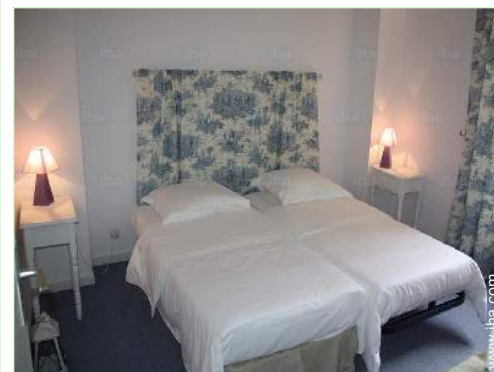

bedroom

kitchen

bedroom

bedroom

Interior

- **Receive up to :**
from 2 to 6 person(s)
- **Liveable floor area :**
1,076 Sq.ft.
- **Interior layout :**
3 bedroom(s), 1 bathroom, 1 toilets, sitting room 323 Sq.ft., separate kitchen, dining area, tv den, bar area
- **Sleeps - bed(s) :**
2 full bed(s), 2 twin bed(s), 2 possible extra bed(s)
- **Guest facilities :**
T.V., hi-fi system, DVD player, internet access, wardrobe, cupboard, Hanging wardrobe, hair dryer, central heating, Drapes, Blinds, entry phone system
- **Appliances :**
Crockery/flatware, kitchen utensils, cafetiere, electric coffee maker, electric kettle, toaster, juicer, fondue set, electric hobs, oven, microwave oven, extractor hood, refridgerator, deep freeze, ice maker, dish washer, washing machine, vacuum cleaner, iron, ironing board