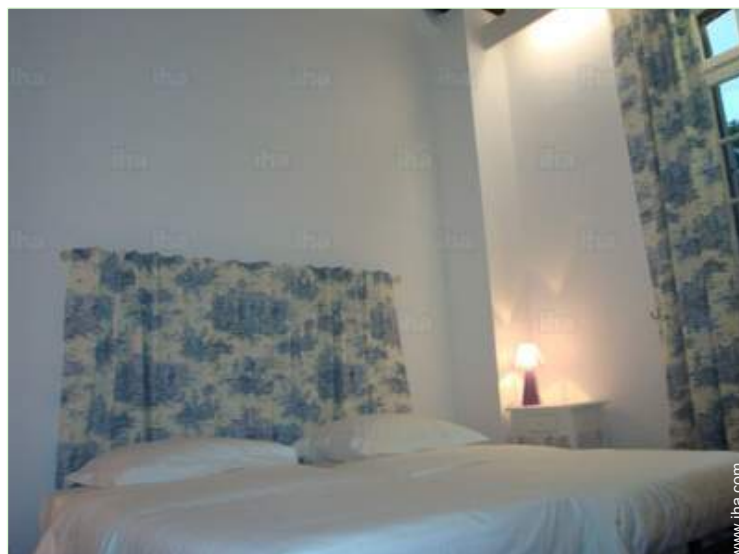

View from the property

kitchen

sitting room

bedroom

Interior

- **Receive up to :**
from 2 to 6 person(s)
- **Liveable floor area :**
1,076 Sq.ft.
- **Interior layout :**
3 bedroom(s), 1 bathroom, 1 toilets, sitting room 323 Sq.ft., separate kitchen, dining area, tv den, bar area
- **Sleeps - bed(s) :**
2 full bed(s), 2 twin bed(s), 2 possible extra bed(s)
- **Guest facilities :**
T.V., hi-fi system, DVD player, internet access, wardrobe, cupboard, Hanging wardrobe, hair dryer, central heating, Drapes, Blinds, entry phone system
- **Appliances :**
Crockery/flatware, kitchen utensils, cafetiere, electric coffee maker, electric kettle, toaster, juicer, fondue set, electric hobs, oven, microwave oven, extractor hood, refridgerator, deep freeze, ice maker, dish washer, washing machine, vacuum cleaner, iron, ironing board