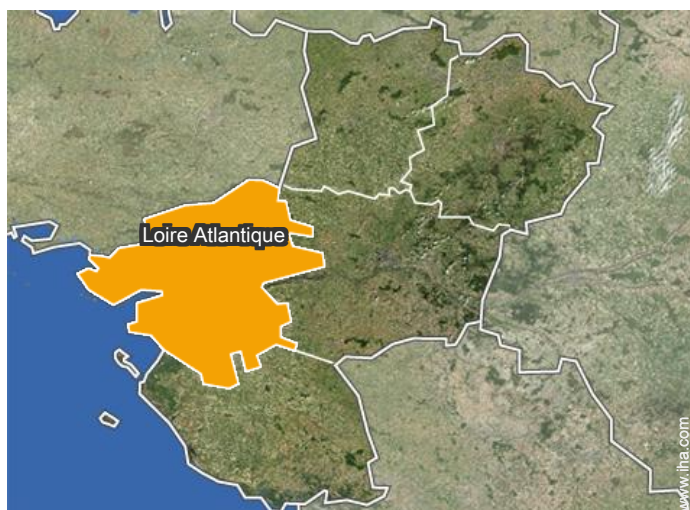

view from the garden/park

large bedroom

shower room

master bedroom

Location

Location & Access

" Located north of Donges. Easy access. From the fast lane of Saint-Nazaire / Nantes, take the Donges/Pontchateau exit and follow the SENCIE, at the first roundabout, and then straight on for 1 km. "

 GPS coordinates in degrees, minutes, seconds: Latitude 47°20'35"N - Longitude 2° 4'50"W (Dwelling)

Address

→ 65 La Sencie
44480 Donges

• Railroad station Donges

→ Donges, Loire Atlantique, Pays de la Loire, France
→ Time : 5'