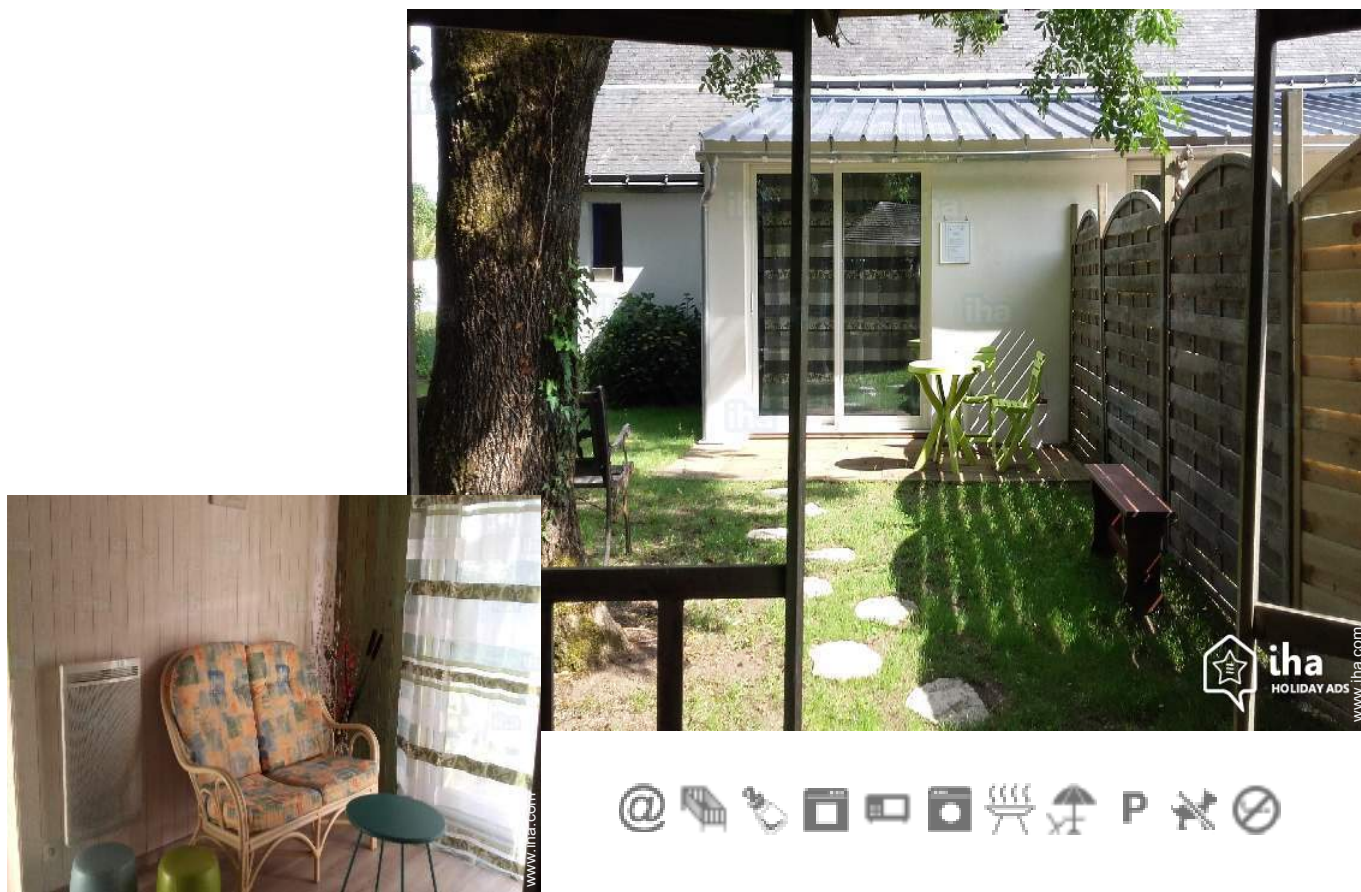

Gîte - Self Catering Donges "Le nid d'hirondelles"

Studio in Loire Atlantique, North of Donges - Brière Park and beaches in a few minutes by car.

Gîte - Self Catering - Longere style Farmhouse, attached home, single storey in(on) a(an) Private property

Gîte - Self Catering

Gîte - Self Catering - Longere style Farmhouse, attached home, single storey in(on) a(an) Private property

- Ideal for all age groups, couples
- View : country side, garden/park, village
- Setting : rural

" This studio cottage is ideal for 1 couple with children, or people on a business trip on Donges, in Loire-Atlantique. It consists of a large bedroom with a double bed and 2 single beds, a kitchenette and a dining area. Wi-Fi & free Internet. As an option, a 2nd adjacent room to the first bedroom, double bed. Bathroom with shower and toilet, adjacent to each room. Outdoors, barbecue, garden furniture, deck chairs. Located near the Brière Park and the Atlantic coast. Minimum rental of 2 nights, except July & August (7 days minimum). "

Exterior

- **Ground surface :**
3,300 Sq.ft.
- **Outside accommodation :**
Terrace, sunhouse 65 Sq.ft.
- **Outside setting :**
Landscaped yard 3,300 Sq.ft., wells/spring
- **Outside amenities :**
BBQ, yard table(s), yard seat(s), yard seated area, 2 sun recliner(s)