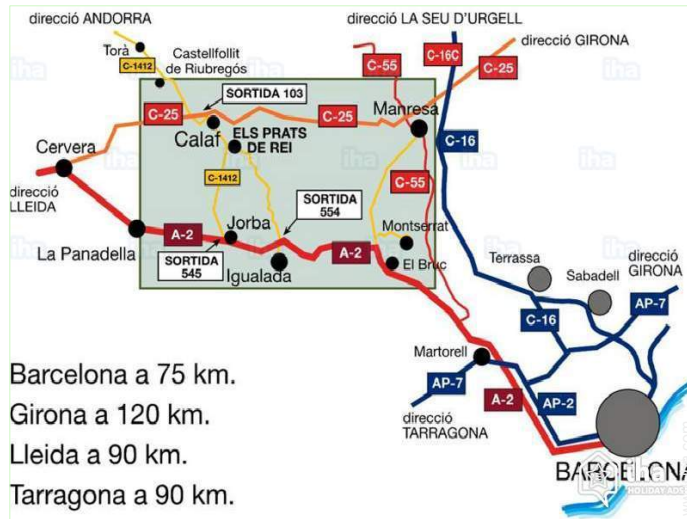

bathroom

Swimming pool

games room

outside

Route map

Location & Access

" The property belongs to the municipality of Els Prats de Rei (Anoia region). Its location at 735 m altitude gives you a privileged view of the surrounding fields and forests. It has asphalt access. "

GPS coordinates in degrees, minutes, seconds: Latitude 41° 41'47.403"N - Longitude 1°34'45.501"E ([Dwelling](#))

Address

→ Casa Bartomeu
Ctra. BV-1031 "Les Maioles", km. 3,5
08281 Els Prats de Rei

• Airport Barcelona El Prat

→ Barcelona, Barcelona Province,
Catalonia, Spain
→ Distance : 40mi.
→ Time : 1h

• Freeway (exit) A-2

→ Jorba, Barcelona Province, Catalonia,
Spain
→ Distance : 8.7mi.
→ Time : 20'

• Bus station Hispano Igualadina