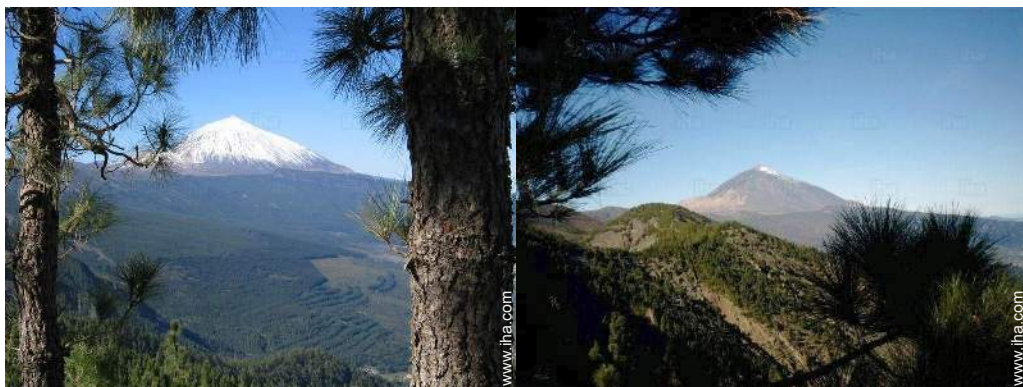

Photo album - 3