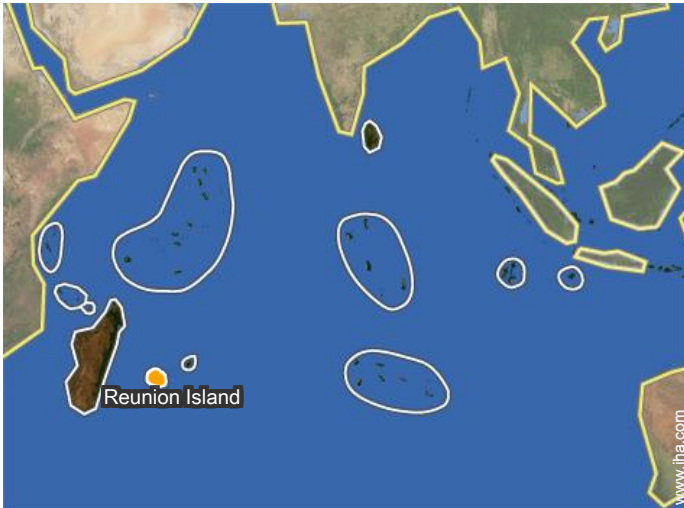

view from the garden/park

view from the garden/park

view from the garden/park

Location

Location & Access

GPS coordinates in degrees, minutes, seconds: Latitude 21° 16'9"S - Longitude 55°27'0"E ([Dwelling](#))

Address

→ 15 chemin des Ruches
97421 La Rivière (Rivière Saint Louis)

• Airport Roland Garros

→ Saint Denis (Reunion), Reunion Island
→ Distance : 46,5mi.
→ Time : 1h15'

- Cilaos : (18.5mi.)
- L'Étang Salé les Bains : (9mi.)
- Saint Pierre : (9mi.)