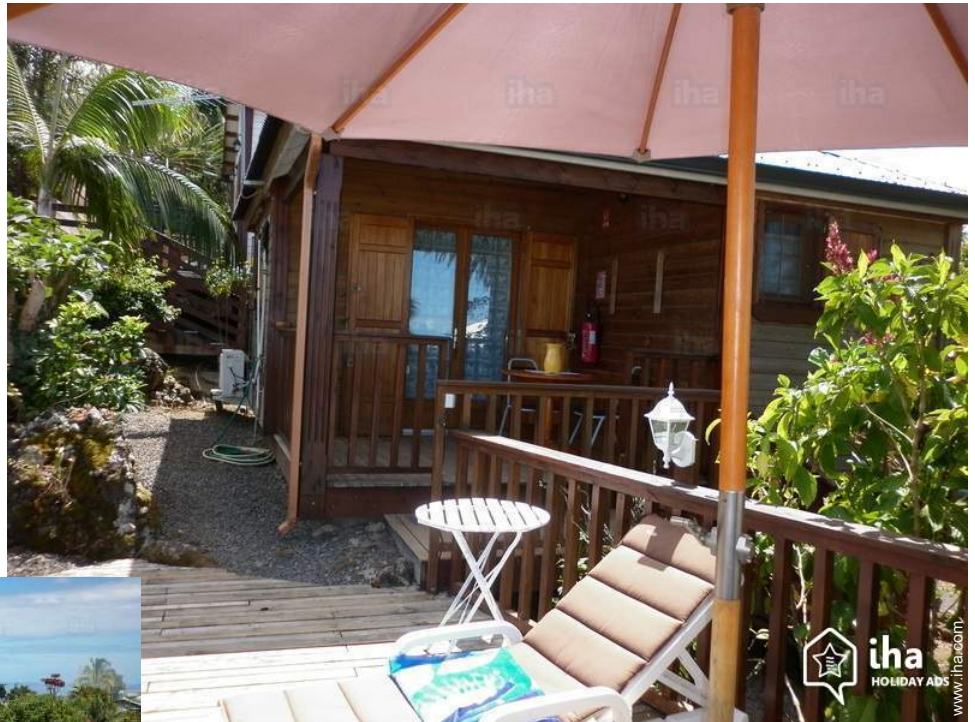

# Gîte - Self Catering La Rivière (Rivière Saint Louis) "Les Caps Iles"

Gîte - Self Catering - Wooden House, detached, single storey, separate entrance, in(on) a(an) Private property

Setting : exotic, peaceful

### Gîte - Self Catering

Gîte - Self Catering - Wooden House, detached, single storey, separate entrance, in(on) a(an) Private property

- **Ideal for couples, couples with baby**
- **View** : unobscured, not overlooked, sea/ocean, mountain, village, fantastic sunset
- **Setting** : exotic, peaceful

view from the garden/park