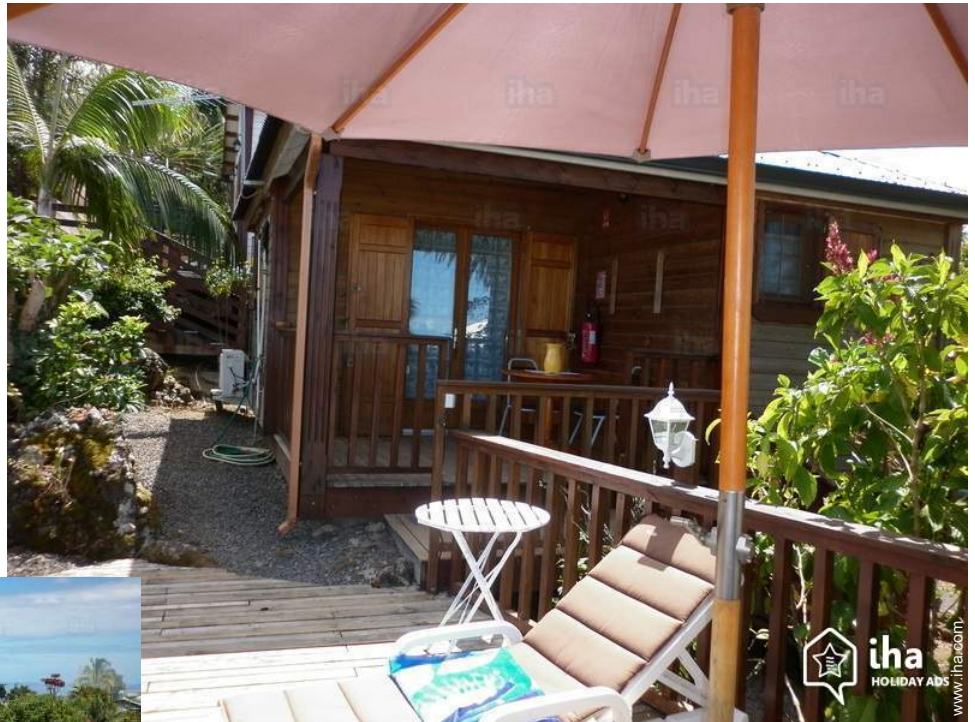

Gîte - Self Catering La Rivière (Rivière Saint Louis) "Les Caps Iles"

Gîte - Self Catering - Wooden House, detached, single storey, separate entrance, in(on) a(an) Private property

Setting : exotic, peaceful

Gîte - Self Catering

Gîte - Self Catering - Wooden House, detached, single storey, separate entrance, in(on) a(an) Private property

- **Ideal for couples, couples with baby**
- **View** : unobscured, not overlooked, sea/ocean, mountain, village, fantastic sunset
- **Setting** : exotic, peaceful