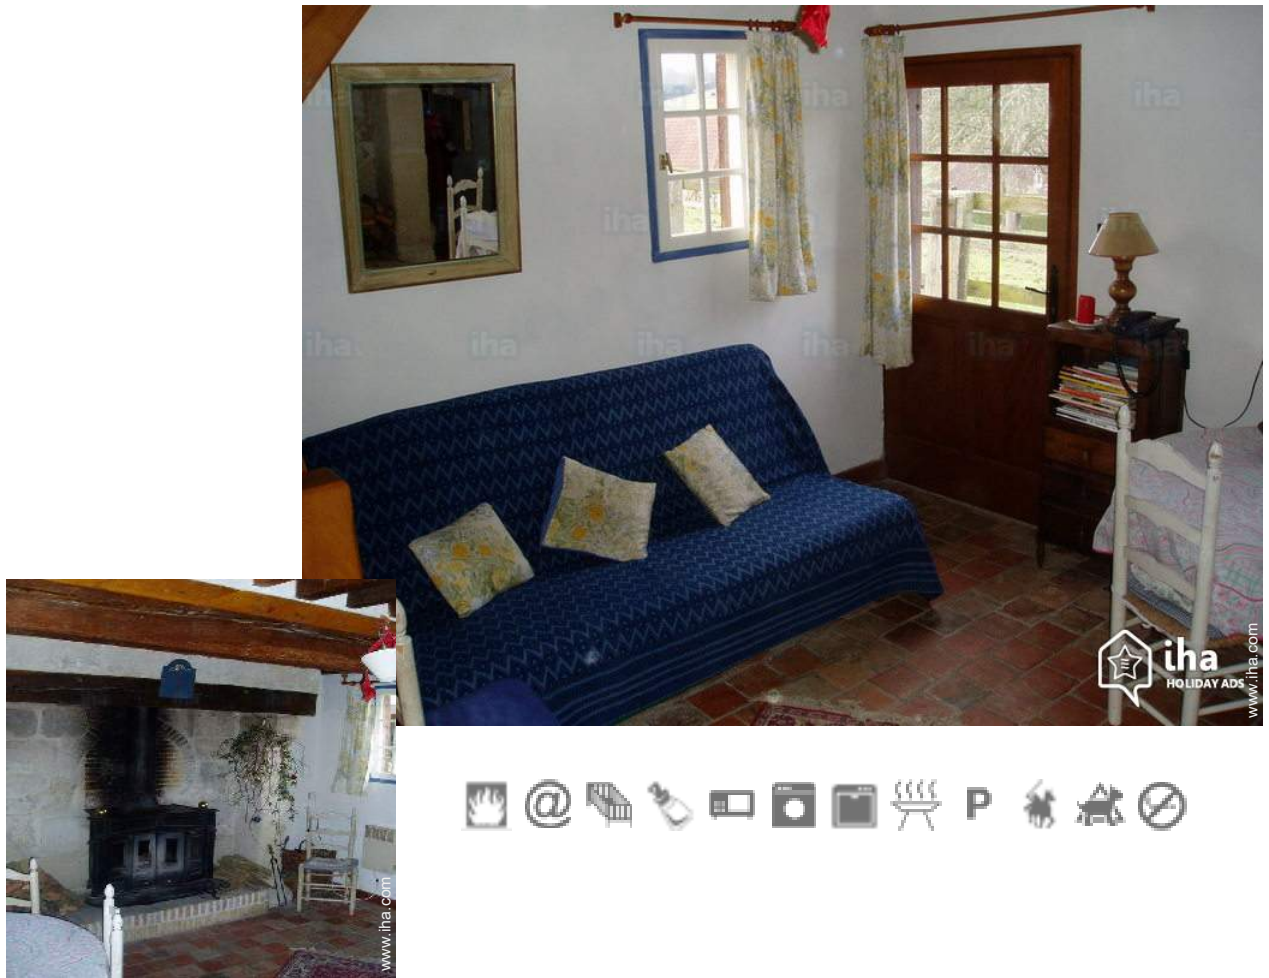

Gîte - Self Catering Lessard et le Chêne "HARAS DE LA ROUSSERIE"

Gîte - Self Catering - Country House, detached, 1 floor, separate entrance, in(on) a(an) Farm setting

Setting : peaceful, rural

Capacity : from 1 to 3 person(s)