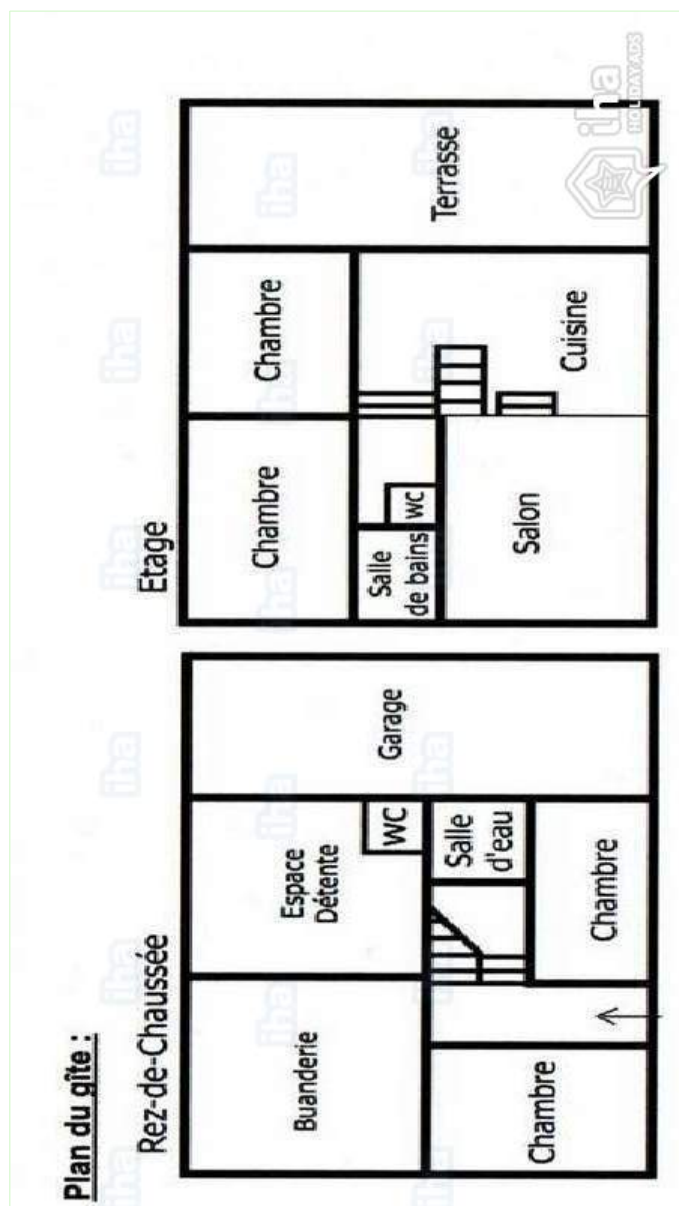

Non smoking rental, cell phone network coverage, personal transport advisable

Water : hot/cold

Local voltage supply : 220-240V / 50Hz

Electricity supply : mains

bedroom

Floor plan

www.ihacom

Photo album - 1