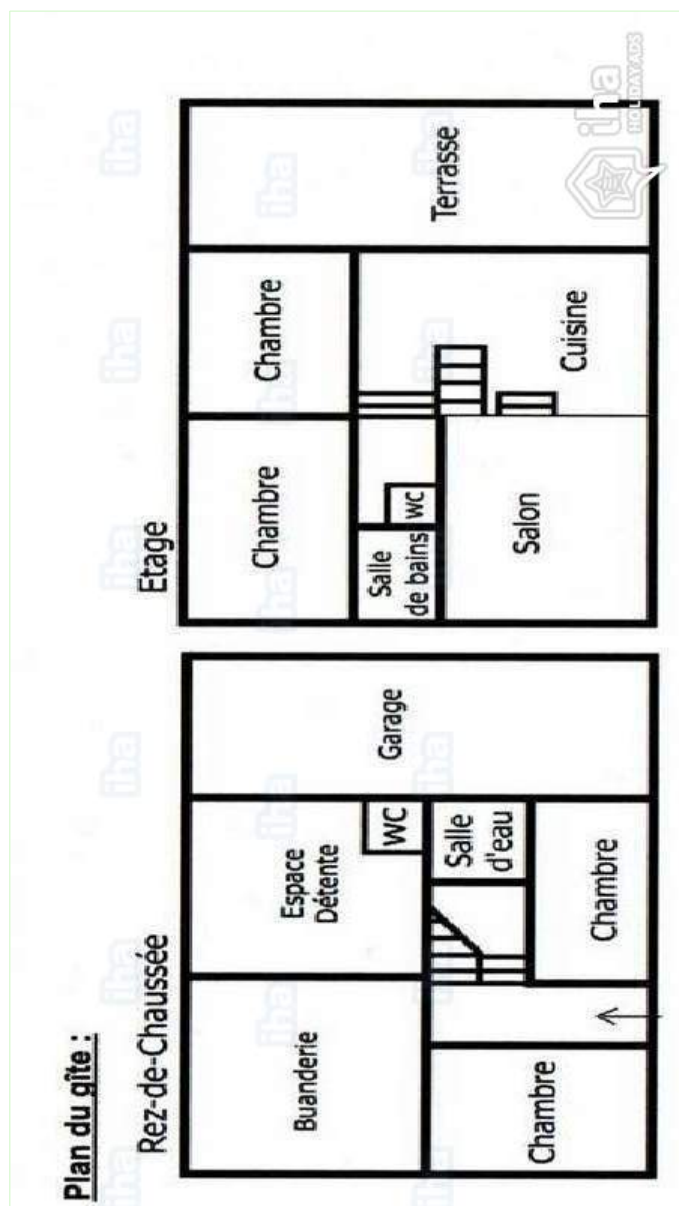

Non smoking rental, cell phone network coverage, personal transport advisable

Water : hot/cold

Local voltage supply : 220-240V / 50Hz

Electricity supply : mains

bedroom

Floor plan

www.ihacom.com

Photo album - 1