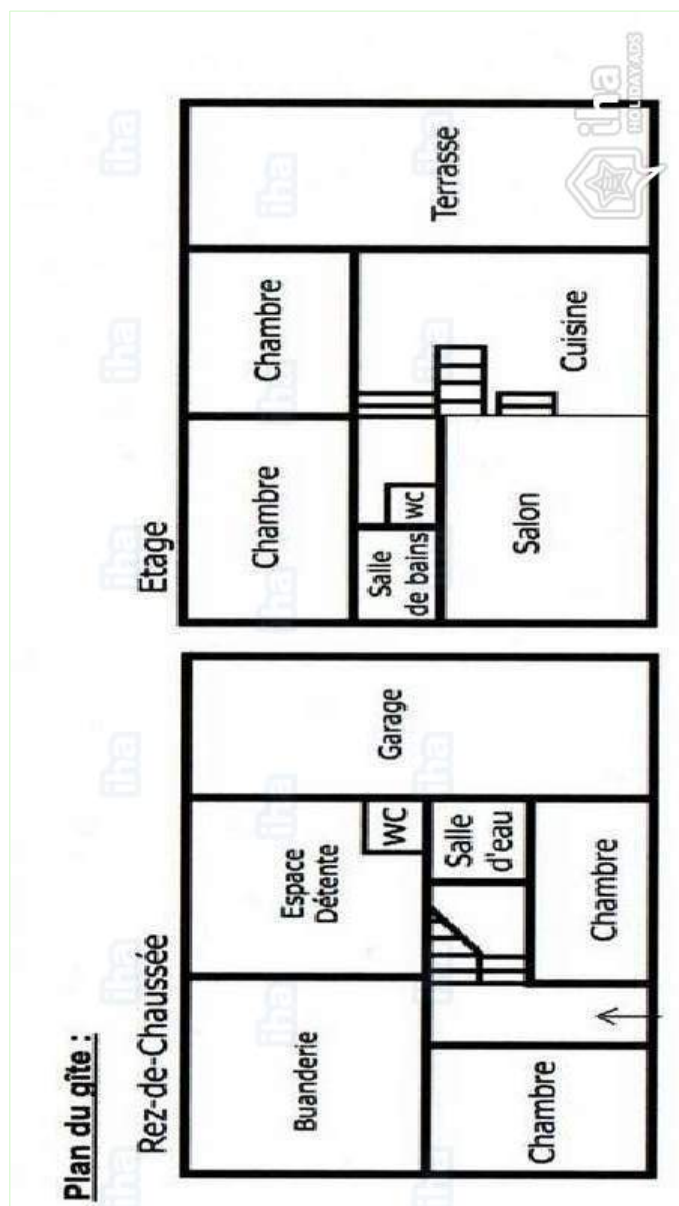

Floor plan

www.ihacom