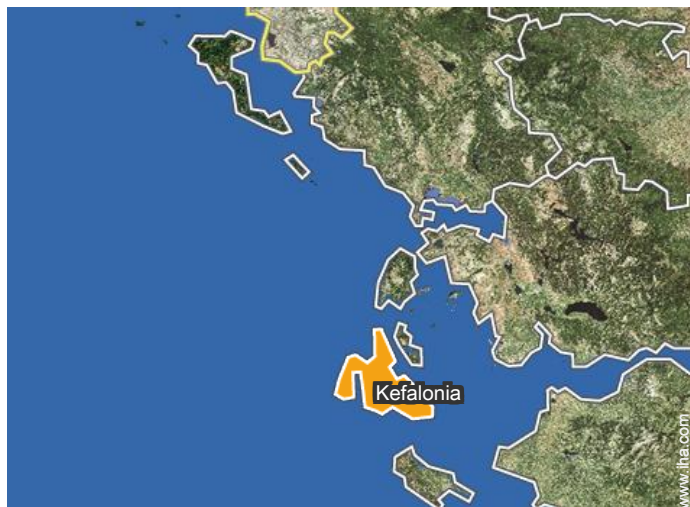

Beekeeping

Life on the farm

Included in the price of the accommodation

[Favourite photo gallery - 1](#)

June 2017

June 2017

Location

Location & Access

"Santa Claus Lixouri Kefalonias. You can come by road from airport or ferry Lixouri-Argostoli."

GPS coordinates in degrees, minutes, seconds: Latitude 38°12'54"N - Longitude 20°24'55"E (Dwelling)

Address

→ Agios Basilios 18
282 00 Lixouri

• Sea port Lixouri

→ Lixouri, Kefalonia, Ionian Islands, Greece
→ Distance : 1.5mi.
→ Time : 10'

• Airport Kefalonia Island

→ Argostoli, Kefalonia, Ionian Islands, Greece
→ Distance : 28mi.
→ Time : 1h