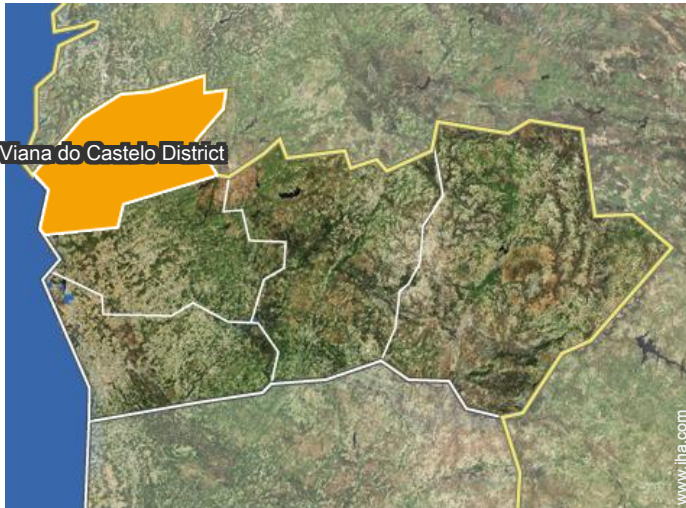

[Theme breaks](#)

Beauty

Location

Location & Access

GPS coordinates in degrees, minutes, seconds: Latitude 42°6'43.128"N - Longitude 8°15'29.808"W ([City](#))

Address

→ Lugar da Cabana
Roussas
4960 Melgaço

• Airport Vigo

→ Vigo, Pontevedra Province, Galicia,
Spain
→ Distance : 43,5mi.
→ Time : 40'

• Freeway (exit) A28

→ Viana do Castelo, Viana do Castelo
District, Norte Region (Portugal), Portugal
→ Distance : 43,5mi.
→ Time : 40'