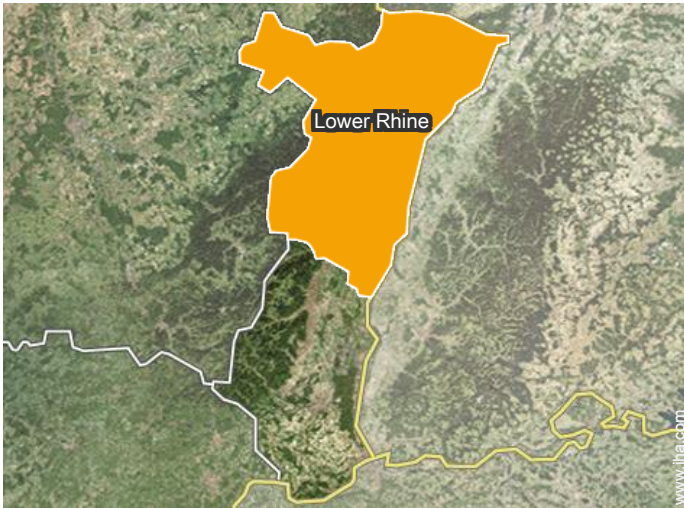

Present on site

Outside at the guests disposal

outside furniture

Location

Location & Access

" A4, exit Haguenau direction Niederbronn les Bain, then Philipsbourg, at the crossing take right, you have 5 km to get to the cottage. "