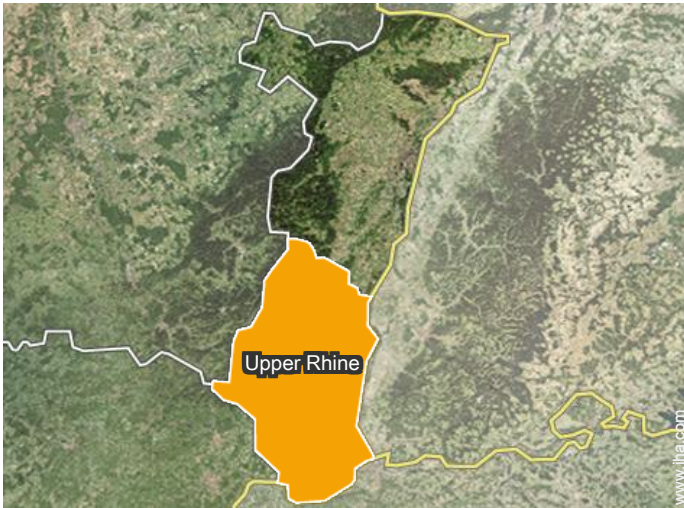

Location

Location & Access

GPS coordinates in degrees, minutes, seconds: Latitude 48°7'20.46"N - Longitude 7°9'2.484"E ([City](#))

Address

→ 293 Schoultzbach
68370 Orbey

• Freeway (exit) A35 no. 23

→ Houssen, Upper Rhine, Alsace, France
→ Distance : 18.5mi.
→ Time : 40'