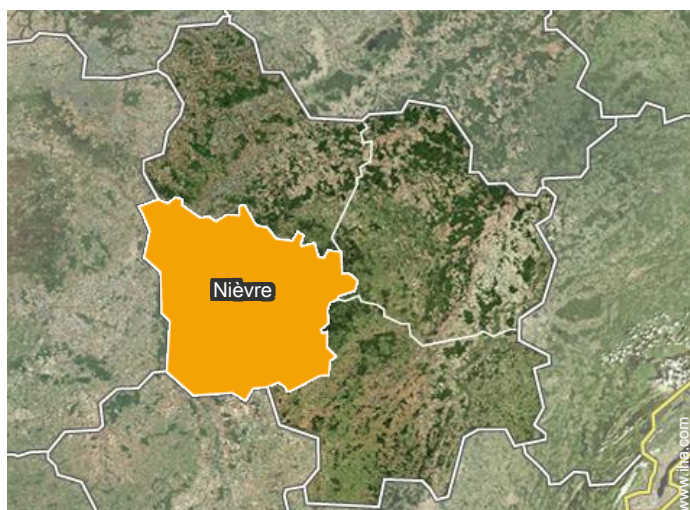

31/08/2010

04/15/2011

Surroundings

Location

Location & Access

GPS coordinates in degrees, minutes, seconds: Latitude 47°11'4.524"N - Longitude 3°56'51.648"E ([City](#))

Address

→ Bussiere
58230 Ouroux en Morvan

● **Freeway (exit) A77**

→ Nevers, Nièvre, Burgundy, France

- Château Chinon : (9mi.)
- Beaune : (56mi.)
- Vézelay : (28,5mi.)

Contact

Spoken languages

Gîte - Self Catering
Burgundy - France
"Mooie Morvan"