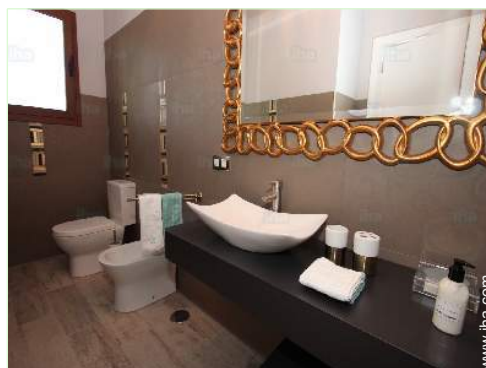

Exterior

- Ground surface :
  1.5 acre
- Outside accommodation :
  Terrace 650 Sq.ft., sundeck 323 Sq.ft., pergola 323 Sq.ft.
- Outside setting :
  Enclosed grounds, yard, tropical garden, orchard
- Outside amenities :
  Outside bar, gaz BBQ, yard table(s), 6 yard seat(s), parasol, 4 sun recliner(s), outside shower facilities, outside water closet facilities

Interior

- Receive up to :
  4 person(s)
- Liveable floor area :
  1,076 Sq.ft.
- Interior layout :
  2 bedroom(s), 2 bathroom, living room 323 Sq.ft., dining area
- Sleeps - bed(s) :
  2 full bed(s)
- Guest facilities :
  T.V., internet access, wifi, wardrobe, hair dryer, Blinds
- Appliances :
  Crockery/flatware, kitchen utensils, electric coffee maker, electric kettle, toaster, electric stove, extractor hood, refrigerator, dish washer, washing machine, vacuum cleaner, iron

Services

- washing :
  Sheets, Towels, Linen, Beach towels, Comforter(s), Pillows
- Single family home :
  Cleaning on departure, Yard/swimming pool maintenance, Caretaker/concierge, Parking
- Personnel :
  Massage supplement

For your guidance

- For your guidance
  Kids welcome
  Pets accepted under certain conditions (ask the owner)
  Non smoking rental, cell phone network coverage, personal transport advisable
  Water : hot/cold
  Electricity supply : mains

bathroom