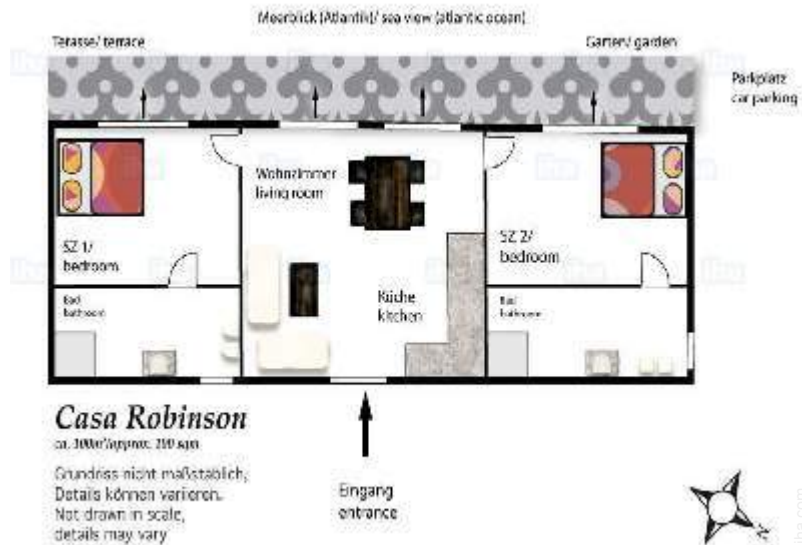

Floor plan

Finca San Juan (ca. 7.600 qm/sqm)

1. 1: CASA MARBELLA
2. 2: CASA AL HAMBRA
3. 3: CASA SEVILLA
4. 4: CASA ZAHORA
5. 5: CASA ROBINSON
6. 6: SWIMMING POOL
7. 7: WHIRL POOL / JACUZZI
8. 8: POOL BAR
9. 9: DUSCHEN / SHOWERS
10. 10: TERASSE / SUNBAY
11. 11: MASSAGE / RELAX ZONE
12. 12: EINGANGSTOR / ENTRANCE

ca. 250m u. NN /
48066-04 18041