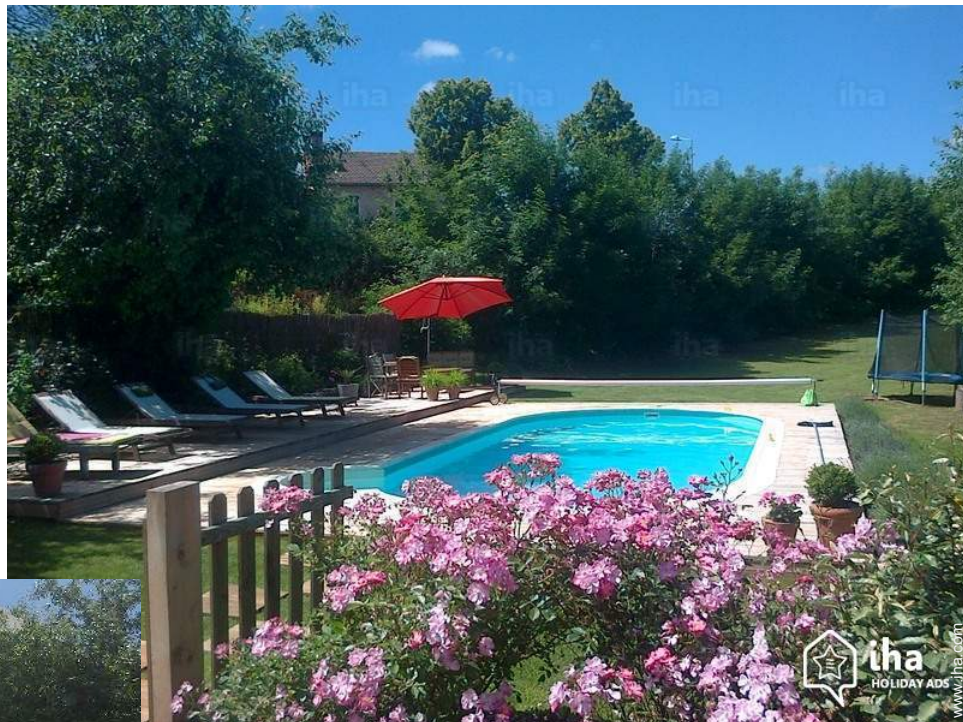

# Gîte - Self Catering Cockaigne "La Petite Folie"

Gîte - Self Catering - Charming House, detached, 1 floor, separate entrance, in(on) a(an) Private property

Setting : rustic, rural

Capacity : from 1 to 5 person(s)

## Assets

- **Swimming pool :**  
Private swimming pool, oval (length 28', width 13'), illuminated, steps in, child secure
- **Parking :**  
Parking uncovered : off road.
- **Advantages :**  
Ping-pong table, 4 ping-pong bats
- **baby equipment :**  
High chair, infant tub