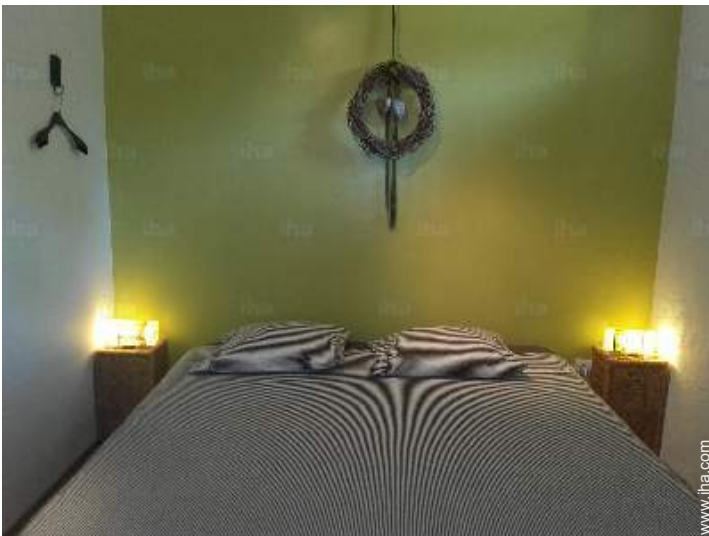

Photo album - 2