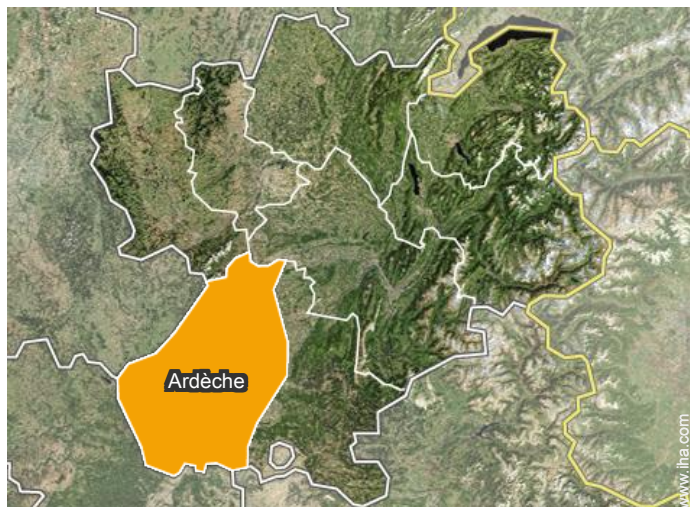

tennis

summer sports nearby

Location

Location & Access

GPS coordinates in degrees, minutes, seconds: Latitude 44°58'11"N - Longitude 4°37'24"E ([Dwelling](#))

Address

→ Hameau de Chamblard
07270 Saint Barthélemy Grozon

• Freeway (exit) A7

→ Valence, Drôme, Rhône Alpes, France

→ Distance : 25mi.

→ Time : 1h

• Valence : (25mi.)

• Lamastre : (6mi.)

Contact

Spoken languages