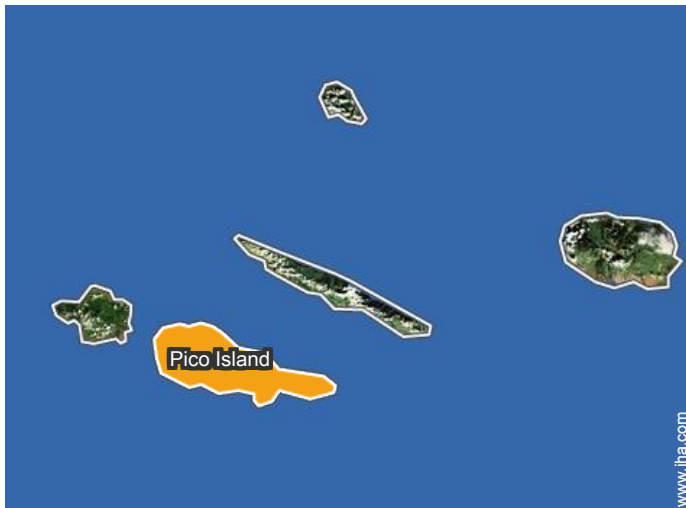

Summer

Resident animals

Location

Location & Access

GPS coordinates in degrees, minutes, seconds: Latitude 38°32'49"N - Longitude 28°23'40"W ([Dwelling](#))

Address

→ Alto da Bonança 81
9940 Santa Luzia (Pico)

• Airport Pico Island

→ Lajes do Pico, Pico Island, Central Group, Azores
→ Distance : 3mi.
→ Time : 5'

• Sea port São Roque do Pico

→ São Roque do Pico, Pico Island, Central Group, Azores
→ Distance : 4.5mi.
→ Time : 15'

• Sea port Madalena

→ Madalena, Pico Island, Central Group, Azores
→ Distance : 7,5mi.

→ Time : 20'

- São Roque do Pico : (6mi.)
- Lajes do Pico : (19,3mi.)
- Madalena : (7,5mi.)

Contact

Spoken languages

Gîte - Self Catering
Pico Island - Central Group
"Atafona Vermelho"