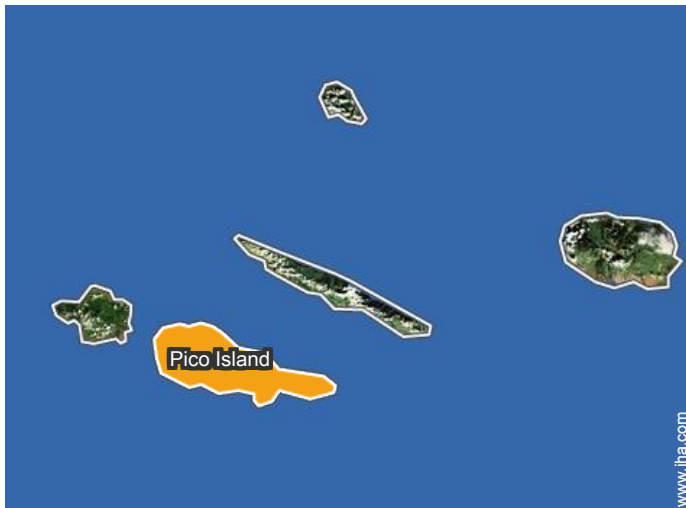

Location

Location & Access

GPS coordinates in degrees, minutes, seconds: Latitude 38°32'49"N - Longitude 28°23'40"W ([Dwelling](#))

Address

→ Alto da Bonança 81
9940 Santa Luzia (Pico)

• Airport Pico Island

→ Lajes do Pico, Pico Island, Central Group, Azores
→ Distance : 3mi.
→ Time : 5'

• Sea port São Roque do Pico

→ São Roque do Pico, Pico Island, Central Group, Azores
→ Distance : 4.5mi.
→ Time : 15'

• Sea port Madalena

→ Madalena, Pico Island, Central Group, Azores
→ Distance : 7,5mi.

→ Time : 20'

- São Roque do Pico : (6mi.)
- Lajes do Pico : (19,3mi.)
- Madalena : (7,5mi.)

Contact

Spoken languages