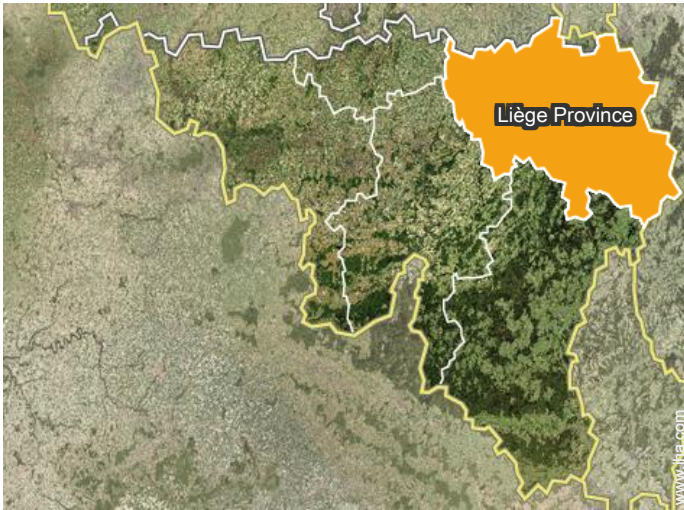

view from the garden/park

garden/park view

aerial view

Winter

Theme breaks

Hikes

Golf

Location

Location & Access

" 5 km from the Ardennes highway access - E25 Liège-Luxembourg. Close to Seraing-Sart Tilman-Liège-Spa-La Reid-Theux-Embourg-Tilff-Esneux-Comblain in bridge-Maastricht-Verviers-Bonnelles... "

GPS coordinates in degrees, minutes, seconds: Latitude 50°31'1"N - Longitude 5°39'11"E (Dwelling)

Address

→ Rue Nicolas Evrard, 1
4140 Sprimont

• Freeway (exit) E 25 - sortie 43

→ Beaufays, Liège Province, Walloon,
Belgium