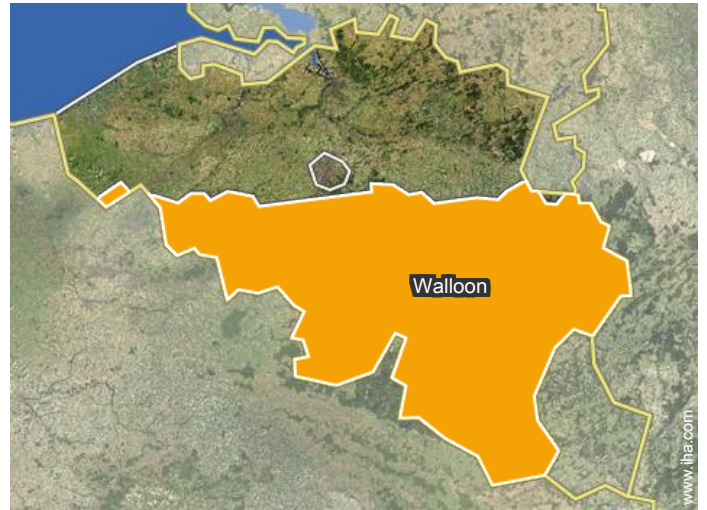

view from the garden/park

garden/park view

aerial view

Winter

Theme breaks

Hikes

Golf

Location

Location & Access

" 5 km from the Ardennes highway access - E25 Liège-Luxembourg. Close to Seraing-Sart Tilman-Liège-Spa-La Reid-Theux-Embourg-Tilff-Esneux-Comblain in bridge-Maastricht-Verviers-Bonnelles... "

GPS coordinates in degrees, minutes, seconds: Latitude 50°31'1"N - Longitude 5°39'11"E (Dwelling)

Address

→ Rue Nicolas Evrard, 1
4140 Sprimont

• Freeway (exit) E 25 - sortie 43

→ Beaufays, Liège Province, Walloon,
Belgium