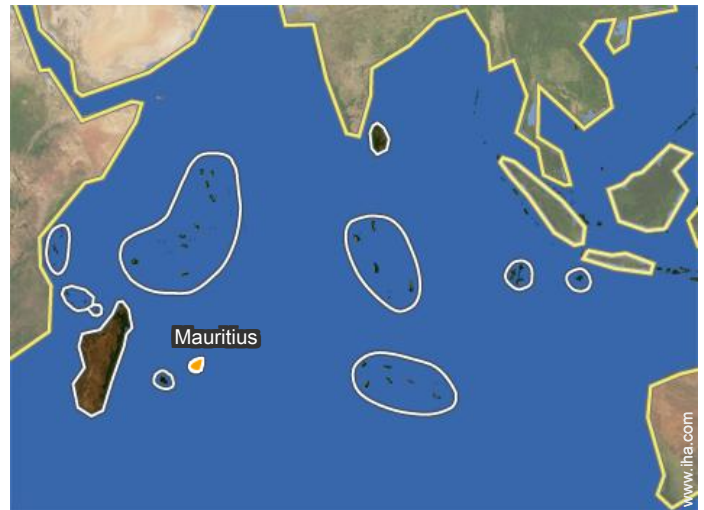

Photo album - 3

Location

Location & Access

GPS coordinates in degrees, minutes, seconds: Latitude 20°20'29"S - Longitude 57°21'50"E ([Dwelling](#))

Address

→ La Mivoie
A3 Route Cotière
90906 Tamarin

• Airport Sir Seewoosagur Ramgoolam

→ Plaisance, Mauritius Island, Mauritius
→ Distance : 27,5mi.
→ Time : 1h

- Rivière Noire : (1.25mi.)
- Bambous : (9mi.)
- Quatre Bornes : (12.5mi.)

Contact

Spoken languages

Gîte - Self Catering
Mauritius Island - Mauritius
"Aparthotel de Tamarin"