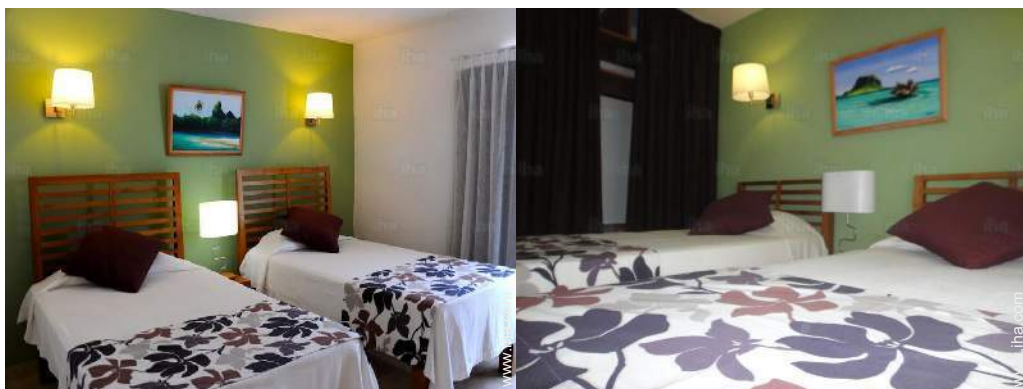

Photo album - 2