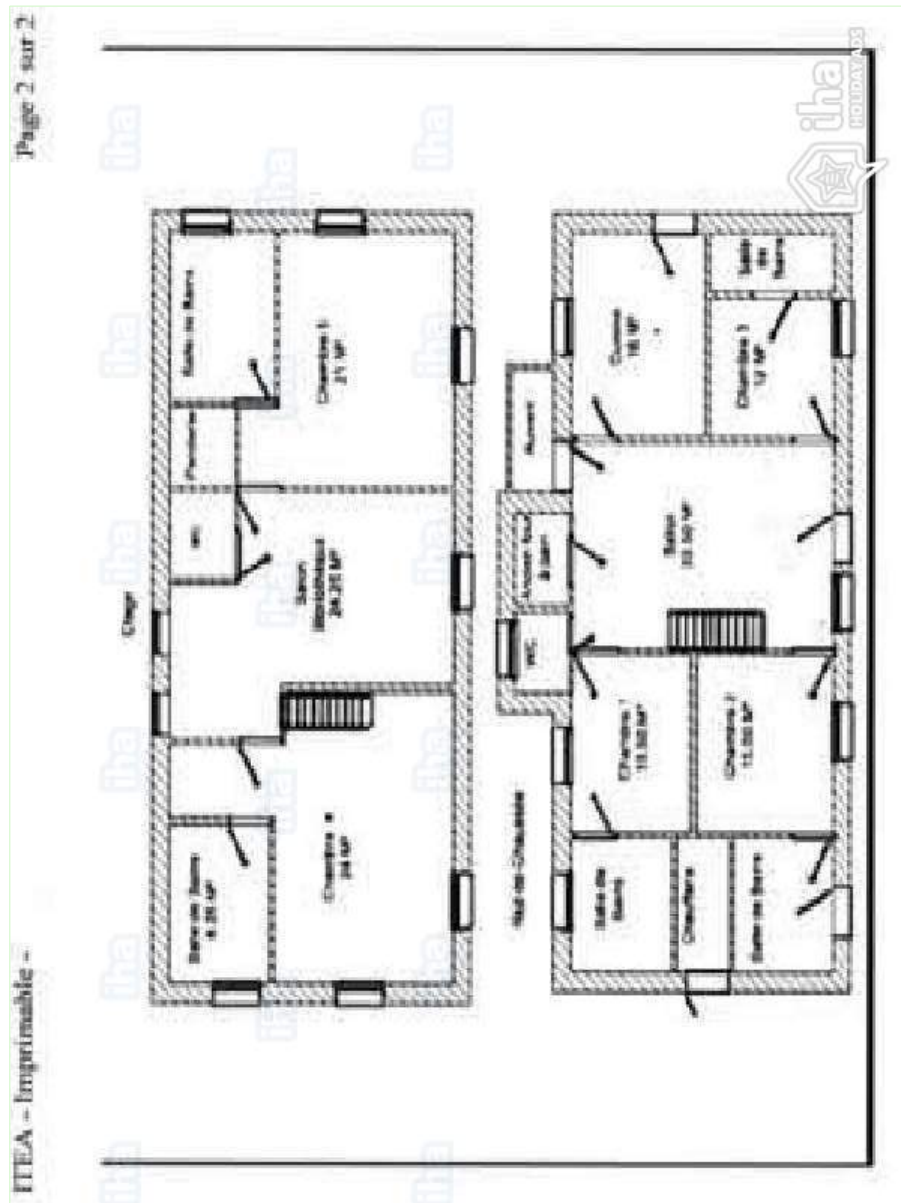

Interior

- **Receive up to :**
from 1 to 20 person(s) (14 adults, 6 kids)
- **Liveable floor area :**
2,150 Sq.ft.
- **Interior layout :**
7 Room(s), 5 bedroom(s), 3 bathroom, 2 shower room, 4 toilets, living room, sitting room, separate kitchen, dining area, cosy nook, tv den
- **Sleeps - bed(s) :**
5 full bed(s), 3 sleeper sofa(s) 2 pers, 4 twin bed(s), 1 bunk beds, 1 sleeper sofa(s) 1 pers, 4 baby cradle
- **Guest facilities :**
Fireplace, T.V., vcr, DVD player, board games, book collection, t.v points, phone, wardrobe, cupboard, Hanging wardrobe, hair dryer, central heating, skylights, Drapes, fire alarm
- **Appliances :**
Crockery/flatware, kitchen utensils, cafetiere, electric coffee maker, electric kettle, toaster, electric raclette set, fondue set, gaz stove, electric stove, micro-wave oven, extractor hood, refridgerator, deep freeze, dish washer, washing machine, clothes dryer, vacuum cleaner, iron, ironing board

- **For your guidance**
Kids welcome
Cell phone network coverage, personal transport advisable
Water : hot/cold
Local voltage supply : 220-240V / 50Hz
Electricity supply : mains
- **Handicapped people welcome**
Wheelchair access
Fitted out for the disabled : mobility

Advert No. 61898

www.iha.com

Floor plan

Gîte - Self Catering
Allier - Thiel sur Acolin
"Gîte de la Basse Cour de la Mothe"

5

[Book now](#)

Photo album - 1

sitting room