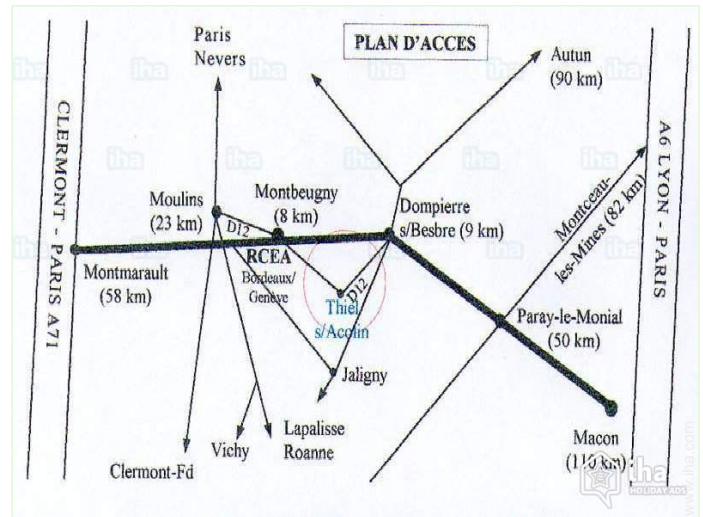

[Book now](#)

Photo album - 2

Advert No. 61898

www.iha.com

>> VACATION HOMES

DIRECT BY OWNERS

Route map

Location & Access

GPS coordinates in degrees, minutes, seconds: Latitude 46° 31'23"N - Longitude 3°34'52"E ([Dwelling](#))

Address

→ Gîte de la Basse Cour de la Mothe
03230 Thiel sur Acolin

• Aerodrome Moulins Montbeugny

→ Moulins, Allier, Auvergne, France
→ Distance : 6mi.
→ Time : 10'