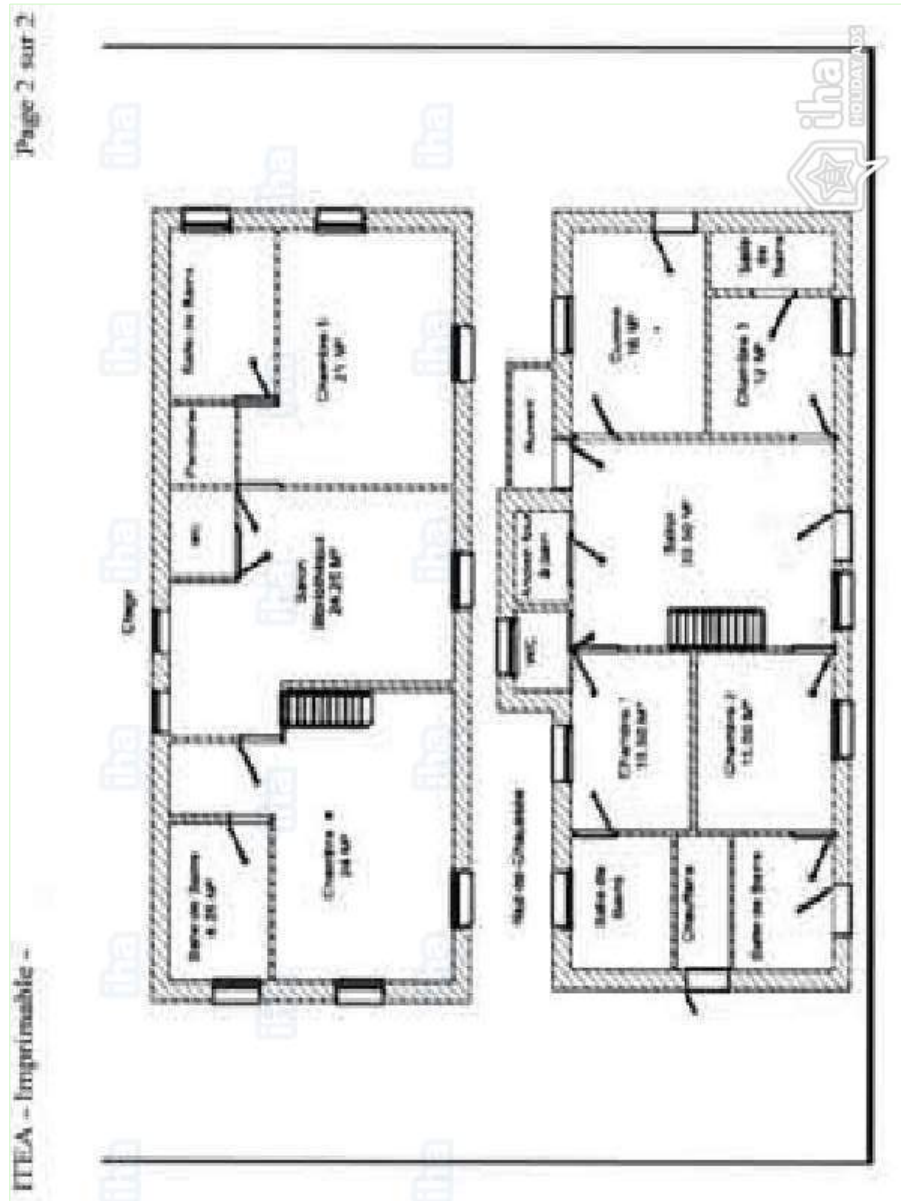

Interior

- Receive up to :
from 1 to 20 person(s) (14 adults, 6 kids)
- Liveable floor area :
2,150 Sq.ft.
- Interior layout :
7 Room(s), 5 bedroom(s), 3 bathroom, 2 shower room, 4 toilets, living room, sitting room, separate kitchen, dining area, cosy nook, tv den
- Sleeps - bed(s) :
5 full bed(s), 3 sleeper sofa(s) 2 pers, 4 twin bed(s), 1 bunk beds, 1 sleeper sofa(s) 1 pers, 4 baby cradle
- Guest facilities :
Fireplace, T.V., vcr, DVD player, board games, book collection, t.v points, phone, wardrobe, cupboard, Hanging wardrobe, hair dryer, central heating, skylights, Drapes, fire alarm
- Appliances :
Crockery/flatware, kitchen utensils, cafetiere, electric coffee maker, electric kettle, toaster, electric raclette set, fondue set, gaz stove, electric stove, micro-wave oven, extractor hood, refridgerator, deep freeze, dish washer, washing machine, clothes dryer, vacuum cleaner, iron, ironing board

Advert No. 61898

www.iha.com

>> VACATION HOMES

DIRECT BY OWNERS

Floor plan

Gîte - Self Catering
Allier - Thiel sur Acolin
"Gîte de la Basse Cour de la Mothe"

5

[Book now](#)

Photo album - 1

sitting room

full bed(s)

Gîte - Self Catering
Auvergne - France
"Gîte de la Basse Cour de la Mothe"

6

[Book now](#)

Photo album - 2

Advert No. 61898