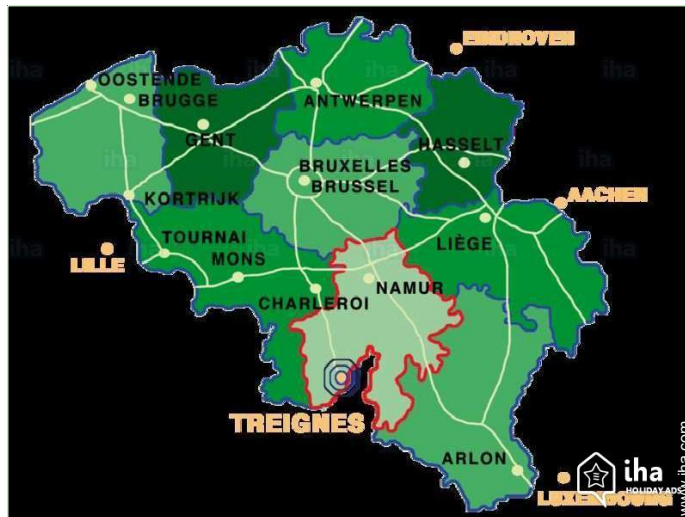

Surroundings & location

Countryside

Horse riding

Fishing

" Treignes is a small village located in the town of Viroinval in the province of Namur between the Calestienne and Ardennes, close to the French border. For a population of some 700 people, there are not less than four museums, which many could count double. There are also sites that can be visited freely as the Gallo-Roman villa or the old lime kiln. Treignes probably has the highest museums per population ratio in the world! "

panorama

panorama

panorama

panorama

[Theme breaks](#)

Nature discovery

Route map

Location & Access

" In the Valley of the Viroin in the province of Namur in Treignes between Couvin and Givet "

GPS coordinates in degrees, minutes, seconds: Latitude 50° 5'30"N - Longitude 4° 40'1"E ([Dwelling](#))

Address