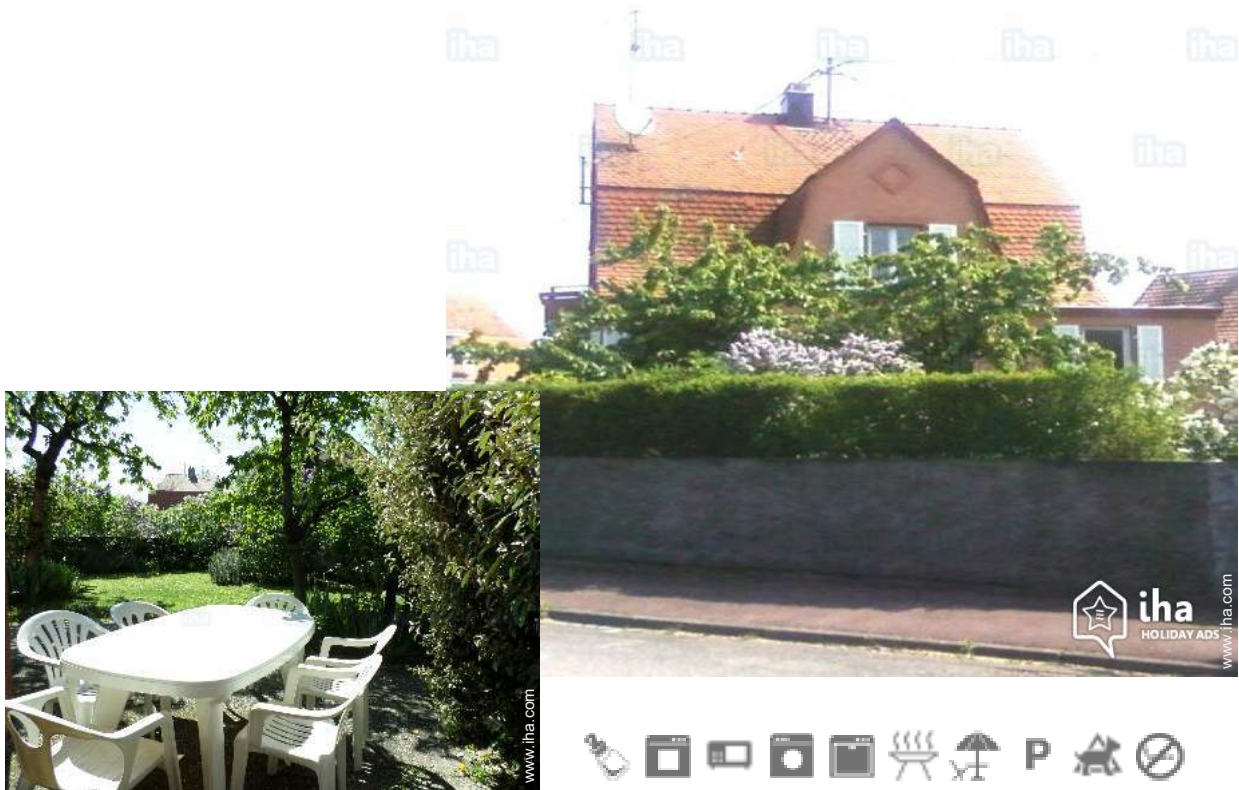

Gîte - Self Catering Florival "Alsace Klink"

House with garden 50 m of a pizzeria, forest trails, of the bicycle. 15 minutes from the Museum, Park Petit Prince, Colmar, Mulhouse, vineyard, the natural park of the balloon of Vosges and Germany.

- Ideal for all age groups, large families
- View : unobscured, garden/park
- Setting : pleasant, bucolic
- Exposure : South

" The House has a kitchen with edible table 4/8 people. 2 rooms that allow 5 single beds, a bathroom with open shower and washbasin 2 basins. The walled garden and terrace are safe from prying eyes. "

Exterior

- **Ground surface :**
3,300 Sq.ft.
- **Outside accommodation :**
Terrace 43 Sq.ft.
- **Outside setting :**
Private courtyard, enclosed grounds, yard 3,300 Sq.ft.
- **Outside amenities :**
Summer living area, BBQ, yard table(s), 8 yard seat(s), yard seated area