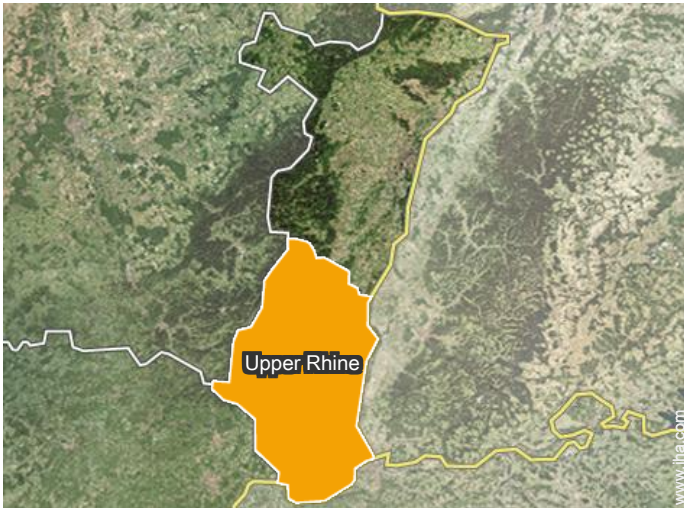

Location

Location & Access

" 15 km A36 exit Burnhaupt, 4km A6 exit Ecomuseum/Park little Prince, 3km exit Bollwiller or Raedersheim RN83. "

GPS coordinates in degrees, minutes, seconds: Latitude 47°52'27"N - Longitude 7°19'29"E (Dwelling)

Address

→ 34 Rue première armée française
68190 Ungersheim

• Basel : (28mi.)

• Freeway (exit) A35

→ Ensisheim, Upper Rhine, Alsace, France
→ Distance : 3mi.
→ Time : 5'

• Airport Basel/Mulhouse/Freiburg

→ Mulhouse, Upper Rhine, Alsace, France
→ Distance : 25mi.
→ Time : 40'

• Ensisheim : (3mi.)

• Colmar : (18.5mi.)

Contact

Spoken languages