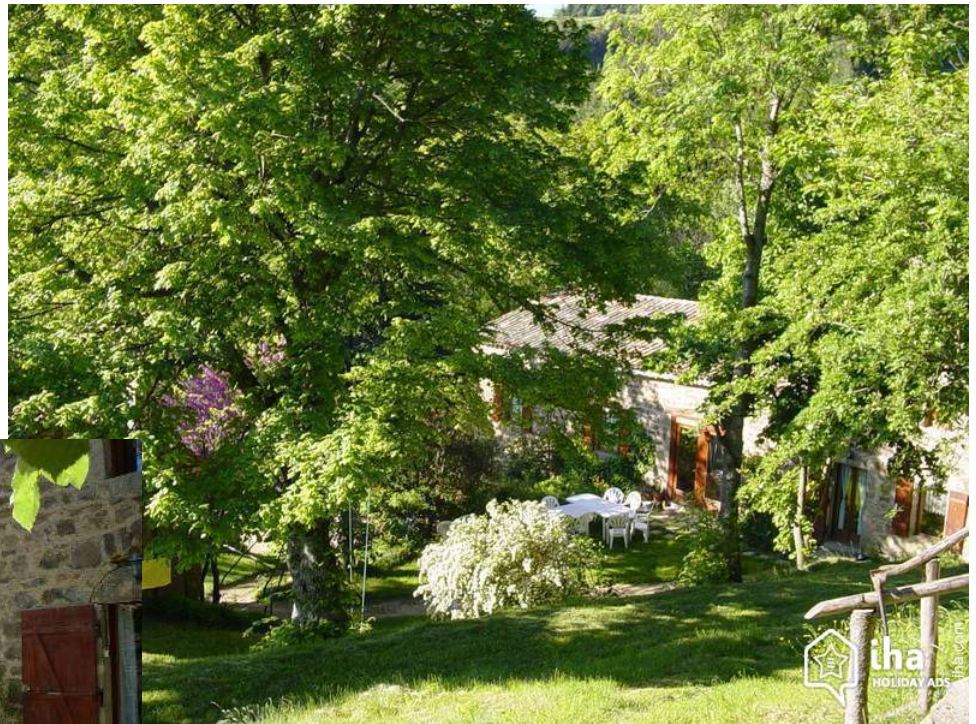

Gîte - Self Catering Vanosc "Chèvrefeuille"

OUR STRENGTHS: calm and serenity to relax in an enchanting nature of flowers and trees at the foot of a GR footpath, without noise of cars. In a beautiful tourist area of the Ardèche mountains, 800 m altitude.

Gîte - Self Catering - Former Farm, detached, single storey, separate entrance, in(on) a(an) Private property

Setting : quiet, picturesque

Capacity : from 4 to 6 person(s)

Bedroom(s) : 2

Room(s) : 4

Vanosc - Ardèche (07) - Rhône Alpes