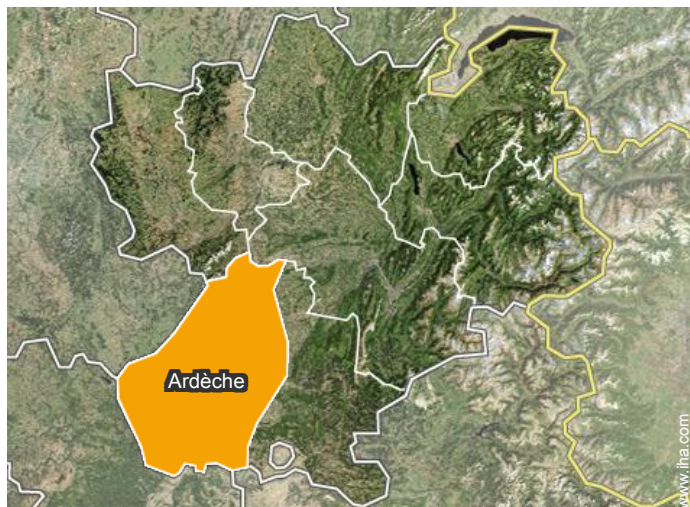

Location & Access

" 90 km from Lyon, to the South, exit Chanas South highway, 18 km from the small town of Annonay to Annonay take direction le PUY to Villevocance and there turn right towards Vanosc. We are 4 km from the village of Vanosc towards the river and courtyard, just past Caillet Blueberry. "

 GPS coordinates in degrees, minutes, seconds: Latitude 45°12'39"N - Longitude 4°31'23"E ([Dwelling](#))

Address

→ lieudit Chazeaux le bas
07690 Vanosc

→ Annonay, Ardèche, Rhône Alpes, France
→ Distance : 62mi.
→ Time : 1h30'