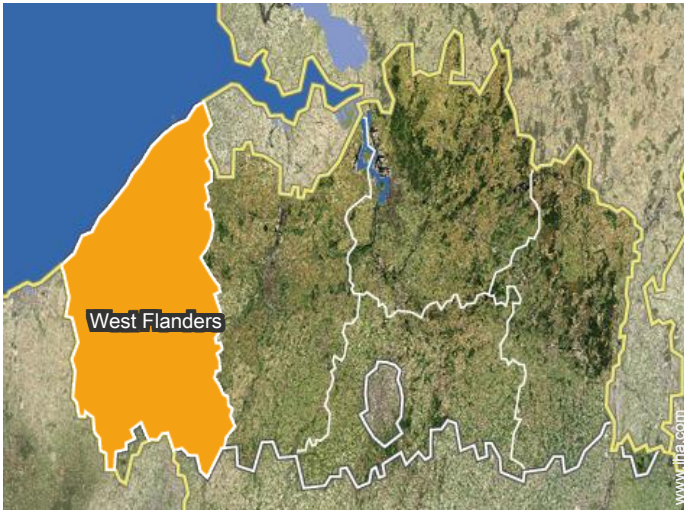

Location

Location & Access

" An ideal place with or without a car. Centrally located and yet quiet. "

GPS coordinates in degrees, minutes, seconds: Latitude 51°18'3"N - Longitude 3°4'44"E ([Dwelling](#))

Address

→ Leopold II-laan 2
appartement 0401
8420 Wenduine

→ Blankenberge, West Flanders, Flanders,
Belgium
→ Distance : 1.85mi.
→ Time : 20'

● Railroad station Ostend

→ Ostende, West Flanders, Flanders,
Belgium
→ Distance : 8mi.
→ Time : 30'

- Bruges : (8.7mi.)
- De Haan : (2.5mi.)
- Ostende : (9mi.)

● Freeway (exit) E40

→ Bruges, West Flanders, Flanders,
Belgium
→ Distance : 9mi.
→ Time : 20'

● Railroad station Blankenberge Station

Contact

Spoken
languages