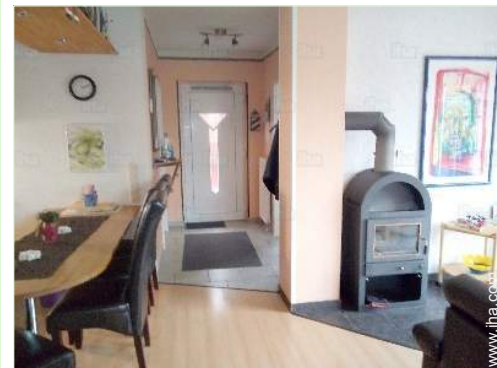

Interior layout