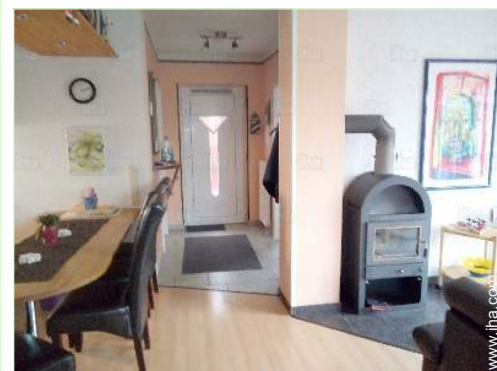

Interior layout