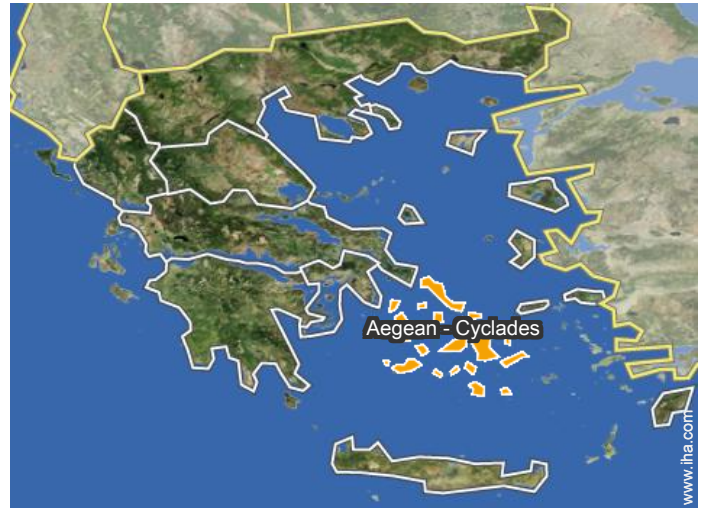

Swimming pool

Advert No. 50920

www.iha.com

[>> VACATION HOMES](#)

[DIRECT BY OWNERS](#)

Location

Location & Access

GPS coordinates in degrees, minutes, seconds: Latitude 36°24'36"N - Longitude 25°26'32"E ([Dwelling](#))

Address

→ 847 00 Karterados

• Karterados : (65')

• **Sea port Thira**

→ Thira, Santorini Island, Aegean - Cyclades, Greece

→ Distance : 0.62mi.

→ Time : 5'

• **Airport Santorini**

→ Kamari, Santorini Island, Aegean - Cyclades, Greece

→ Distance : 3mi.

→ Time : 15'

• **Sea port Ormos Athinios**

→ Ormos Athinios, Santorini Island, Aegean - Cyclades, Greece

→ Distance : 7,5mi.

→ Time : 40'