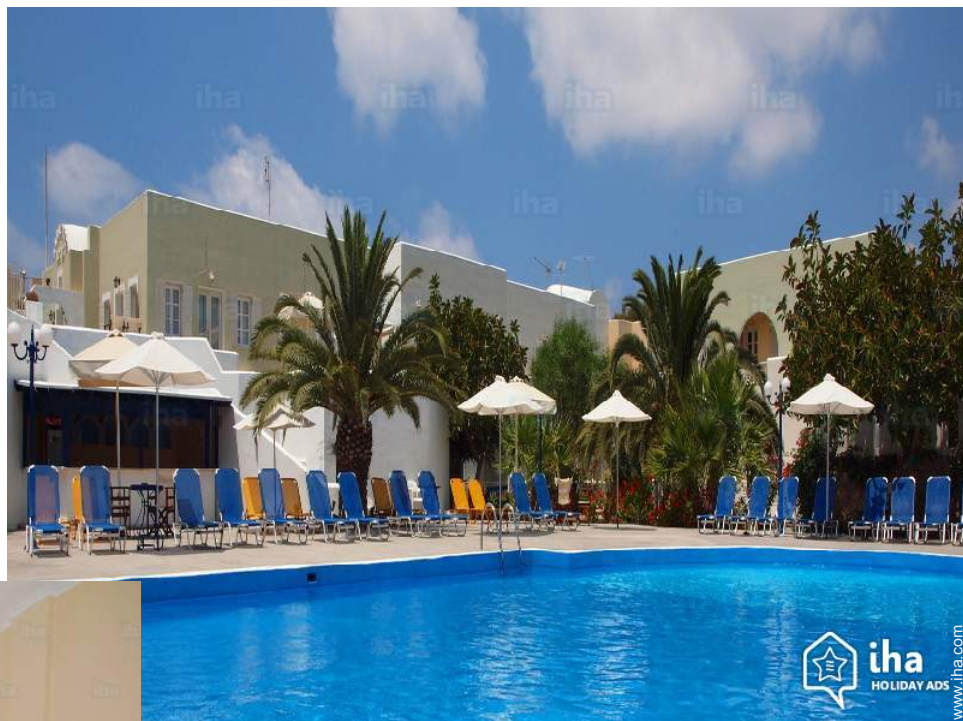

Bed and Breakfast Karterados "Double"

Apartment-Flat first floor, separate entrance, in(on) a(an) Restored apartment house/building 1 floor

Setting : agricultural, sporty

Guest Room(s) : 3

Receive up to : from 1 to > 30 guests

- Room "Guest Room Name 3"
  2 person(s)
- Room "Twin"
  2 person(s)
- Room "Double"
  2 person(s)

Karterados - Santorini Island - Aegean - Cyclades

Greece

Advert No. 50920

www.iha.com

>> VACATION HOMES

DIRECT BY OWNERS