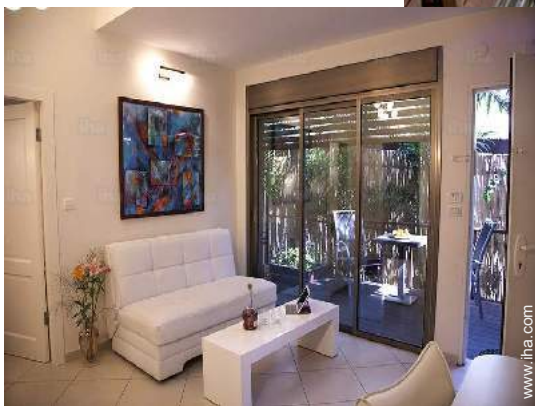

Luxury vacation rental Bat Yam Luxury Apartment - Flat

Luxury Apartment - Flat first floor, separate entrance, in(on) a(an) Charming House single storey

Setting : waterfront, romantic

Capacity : 4 person(s)

Bedroom(s) : 1

Room(s) : 2

Bat Yam

Israel

Advert No. 4779

Reservation : +972 (0) 3 6570025 (Israel)

www.iha.com

>> VACATION HOMES

DIRECT BY OWNERS