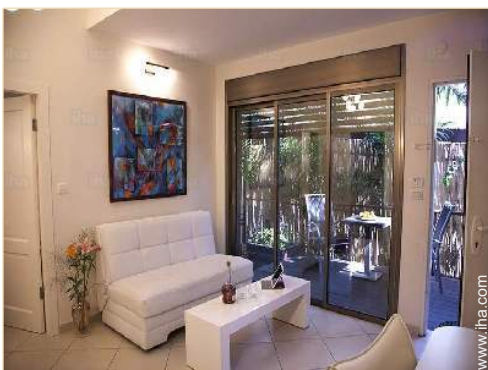

Surroundings

- **Locality :**
Sea/ocean
Sandy beach 660'
Public swimming pool 990'
Windsurfing spots 0.3mi.
Surfing spots 0.3mi.

Advert No. 4779

www.iha.com

Interior

- **Receive up to :**
4 person(s)
- **Liveable floor area :**
380 Sq.ft.
- **Interior layout :**
2 Room(s), 1 bedroom(s), 1 bathroom, living room, veranda
- **Sleeps - bed(s) :**
1 queen-size bed(s), 1 sleeper sofa(s) 2 pers, 1 baby cradle
- **Guest facilities :**
T.V., cable/satelite, internet access, wifi, hair dryer, fully air-conditioned
- **Appliances :**
Kitchen utensils, electric kettle, gaz stove, oven, refridgerator, washing machine