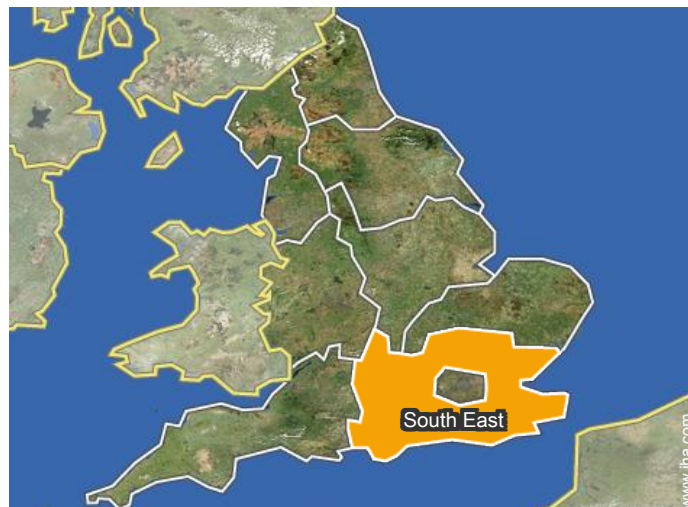

bedroom

garden/park view

courtyard view

Ocean

hiking

Cities close by

Location

Location & Access

GPS coordinates in degrees, minutes, seconds: Latitude 50°46'28"N - Longitude 0°16'8"E ([Dwelling](#))

Address

→ Haven Cottage
9 Watts Lane
BN21 2LN Eastbourne

● **Railroad station Eastbourne**

→ Eastbourne, East Sussex, South East, England
→ Distance : 0.5mi.
→ Time : 10'

● **Airport London Gatwick**

→ London, London, England
→ Distance : 33,5mi.
→ Time : 1h

- Brighton : (20mi.)
- Royal Tunbridge Wells : (25mi.)
- Hastings : (15.5mi.)

Contact

Spoken languages

Luxury vacation rental
Eastbourne - England
Luxury Cottage