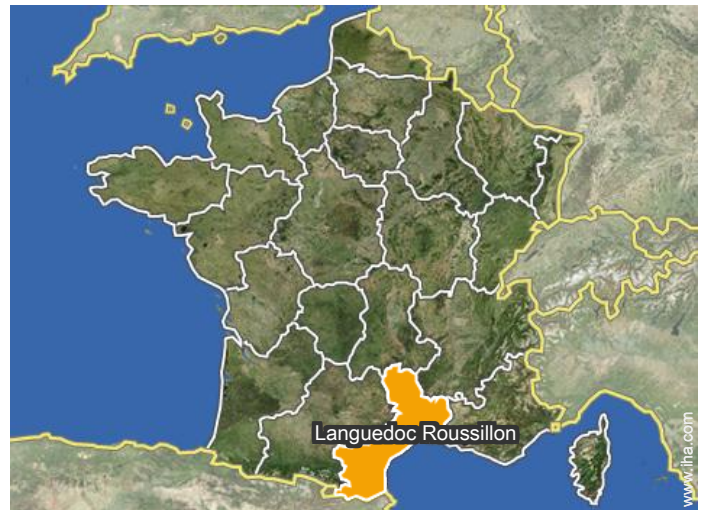

Photo album - 1

Winter

owner's bedroom

Photo album - 2

Location

Location & Access

GPS coordinates in degrees, minutes, seconds: Latitude 42°30'16"N - Longitude 2°3'4"E ([Dwelling](#))

Address

→ 14 bd campredon
66120 Font Romeu Odeillo Via

• Airport Perpignan Rivesaltes

→ Perpignan, Eastern Pyrenees,
Languedoc Roussillon, France
→ Distance : 62mi.
→ Time : 1h30'

- Perpignan : (53mi.)
- Toulouse : (118mi.)
- Montpellier : (150mi.)