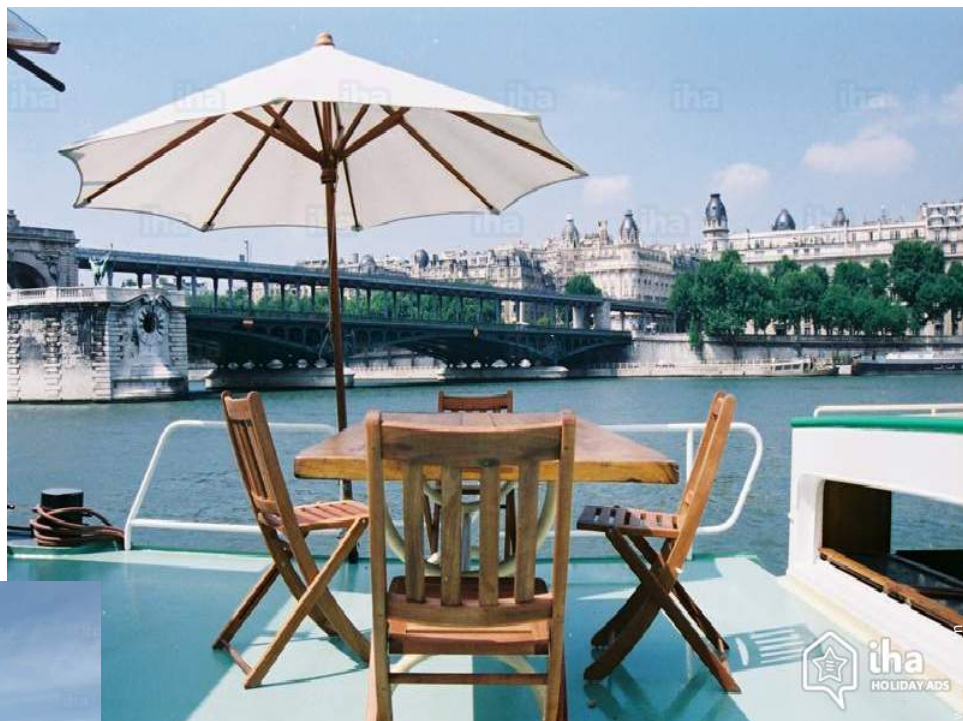

# Luxury vacation rental Paris 7th district "Bateau Simpatico"

**Barge - Houseboat** of 90' (27,5 meters)  
at berth

Setting : romantic, picturesque

Capacity : from 1 to 4 person(s)

Bedroom(s) : 1

Room(s) : 4

### Luxury vacation rental

Barge - Houseboat of 90' (27,5 meters) at berth

- **Ideal for honeymoon, couples**
- **View :** panoramic, unobscured, river, monument, fantastic sunset, nightlights
- **Setting :** romantic, picturesque