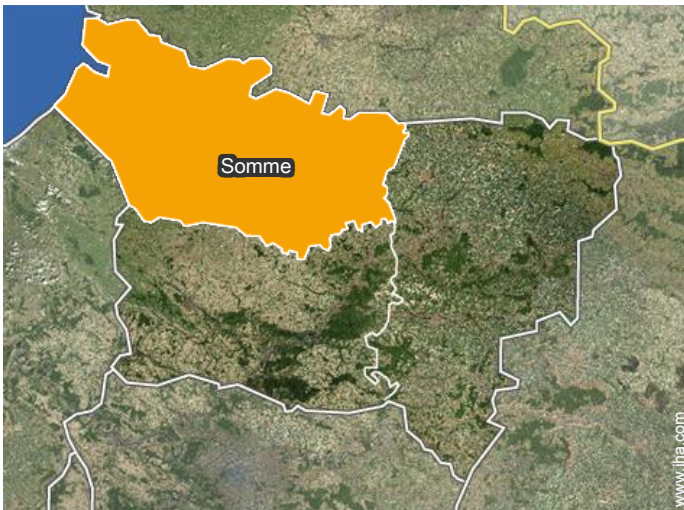

shower room

bedroom

view over the river

Location

Location & Access

GPS coordinates in degrees, minutes, seconds: Latitude 50°10'33"N - Longitude 1°39'7"E ([Dwelling](#))

Address

→ Quai de la Somme
80230 Saint Valery sur Somme