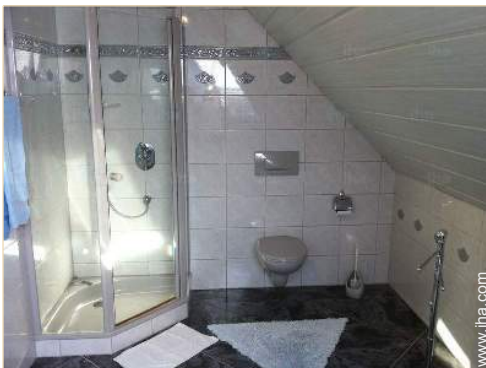

Luxury vacation rental

Luxury House, detached, 1 floor in(on) a (an) Luxury Property

- View : panoramic, country side, garden/ park, farmland, Vineyards, forest
- Setting : suitable for a relaxing break, grape region

Assets

- Parking :
  Parking uncovered : off road.

Surroundings & location

Countryside

Spa

Leisure

- Leisure activities less than 12 miles :

Bathing, golf, tennis, pathway/broadwalk, hiking, mini-golf, go-karting, ten-pin bowling, volleyball

- Attractions and relaxation :

Bar/pub, restaurant, movie theater, park and garden, zoo/animal park, thermal baths, sauna, fitness center

Surroundings

- Amenities :

Bus stop / bus station <165'
Breadstore
Local stores
Supermarket
Mail office
Bank
ATM
Drugstore
Doctor

bathroom