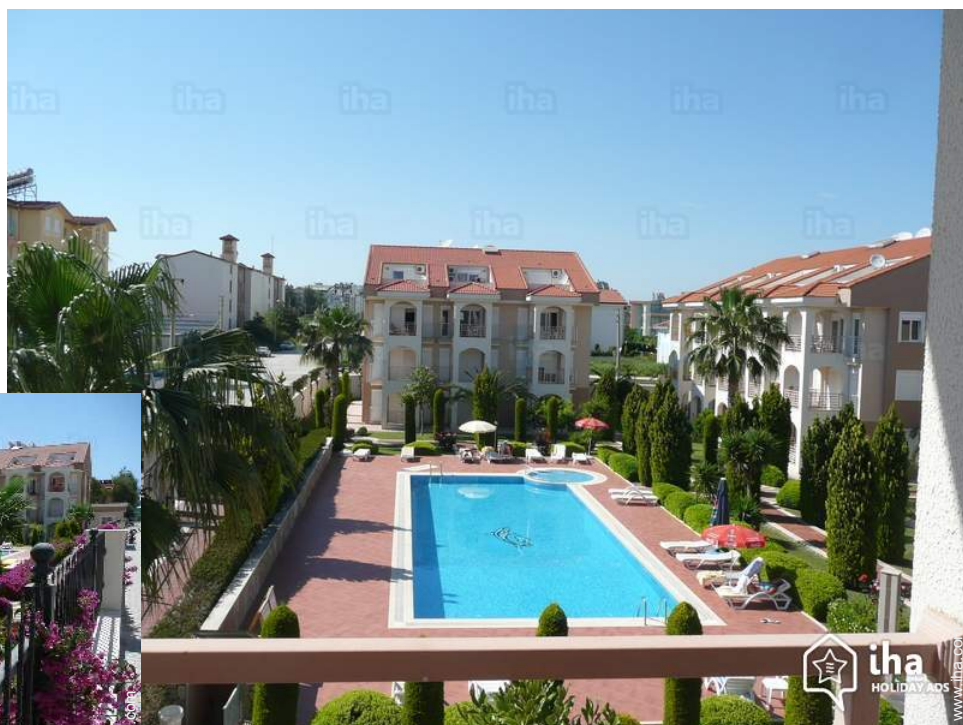

Luxury vacation rental Side "Dreamhouse WiDiDi"

Our comfortable apartments with Wi-Fi, air conditioning in bedrooms and living room, dishwasher, washing machine, oven, close to the beach and the old centre, supermarkets, restaurants, bars and cafes in the immediate vicinity!