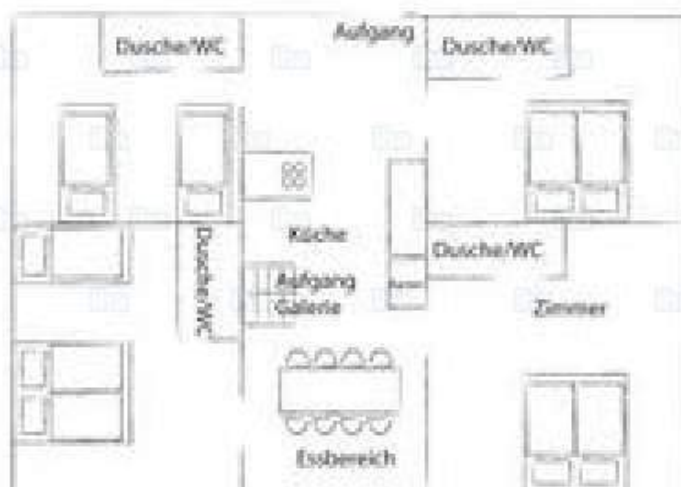

Floor plan

Photo album - 1

Photo album - 2

Interior layout

sauna

Location

Location & Access

GPS coordinates in degrees, minutes, seconds: Latitude 47°11'4"N - Longitude 13°36'51"E ([Dwelling](#))