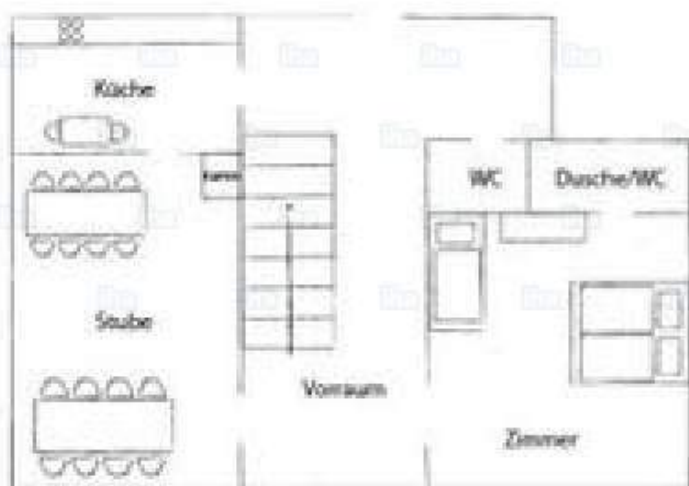

Floor plan

Photo album - 1

Photo album - 2

Interior layout

sauna

Location

Location & Access

GPS coordinates in degrees, minutes, seconds: Latitude 47°11'4"N - Longitude 13°36'51"E ([Dwelling](#))