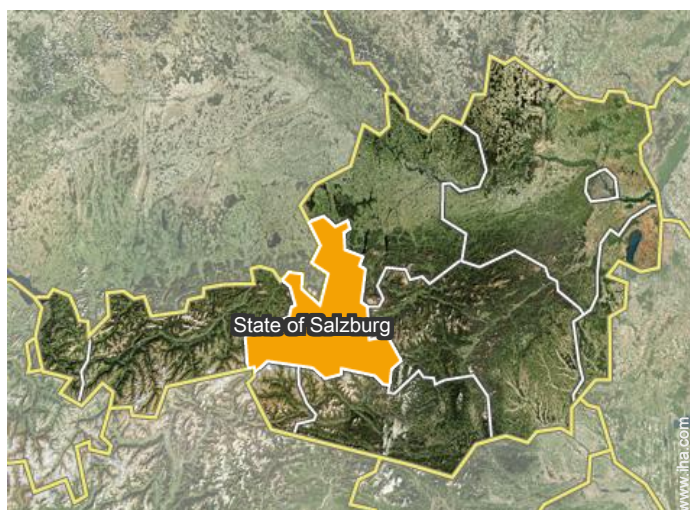

Floor plan

Photo album - 1

Photo album - 2

Interior layout

sauna

Location

Location & Access

GPS coordinates in degrees, minutes, seconds: Latitude 47°11'4"N - Longitude 13°36'51"E ([Dwelling](#))

Address

→ Tauernstrasse 33
5563 Tweng

● Freeway (exit) A10

→ Eben im Pongau, State of Salzburg,
Austria

→ Distance : 23mi.

- Obertauern : (7,5mi.)
- Mauterndorf : (7mi.)
- Salzburg : (68,5mi.)

Contact

Spoken
languages