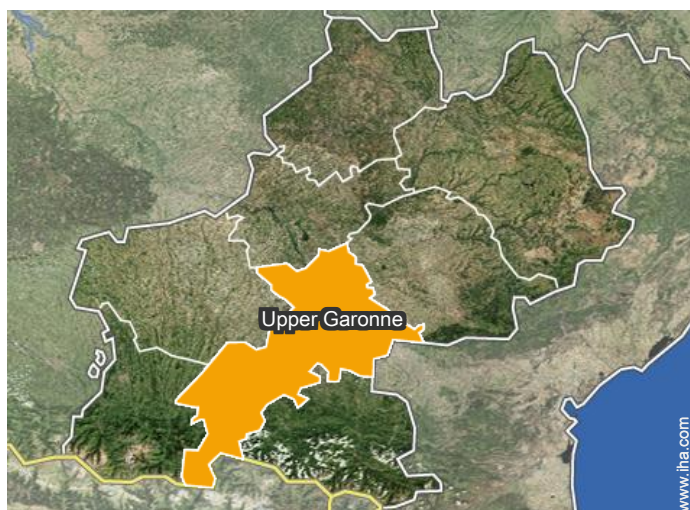

Location

Location & Access

GPS coordinates in degrees, minutes, seconds: Latitude 43°47'44"N - Longitude 1°36'13"E (Dwelling)

Address

→ 82 chemin de la Rivière
31660 Bessières

● Freeway (exit) A68

→ Saint Sulpice, Tarn, Midi Pyrénées,
France

→ Distance : 6mi.

→ Time : 10'

● Railroad station Saint Sulpice sur Tarn

→ Saint Sulpice, Tarn, Midi Pyrénées,
France

→ Distance : 6mi.

→ Time : 10'

● Airport Toulouse Blagnac

→ Toulouse, Upper Garonne, Midi
Pyrénées, France

→ Distance : 25mi.

→ Time : 40'

● Toulouse : (18.5mi.)

● Gaillac : (18.5mi.)

● Montauban : (18.5mi.)

Contact

Spoken
languages