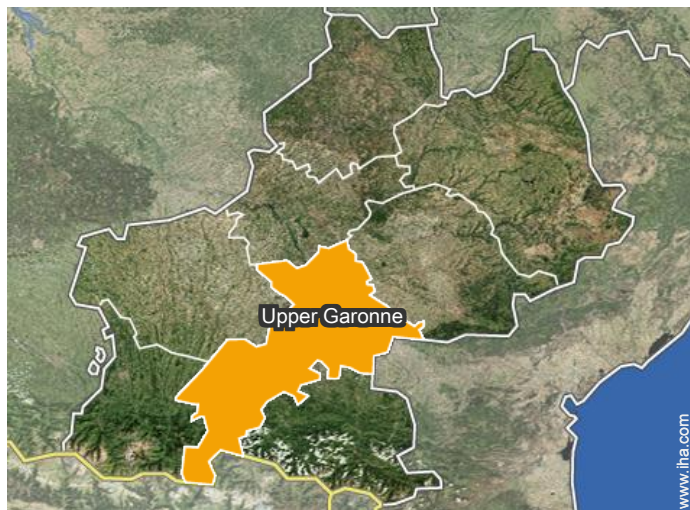

Location

Location & Access

GPS coordinates in degrees, minutes, seconds: Latitude 43°47'44"N - Longitude 1°36'13"E (Dwelling)

Address

→ 82 chemin de la Rivière
31660 Bessières

● Freeway (exit) A68

→ Saint Sulpice, Tarn, Midi Pyrénées,
France

→ Distance : 6mi.

→ Time : 10'

● Railroad station Saint Sulpice sur Tarn

→ Saint Sulpice, Tarn, Midi Pyrénées,
France

→ Distance : 6mi.

→ Time : 10'

● Airport Toulouse Blagnac

→ Toulouse, Upper Garonne, Midi
Pyrénées, France

→ Distance : 25mi.

→ Time : 40'

● Toulouse : (18.5mi.)

● Gaillac : (18.5mi.)

● Montauban : (18.5mi.)

Contact

Spoken
languages