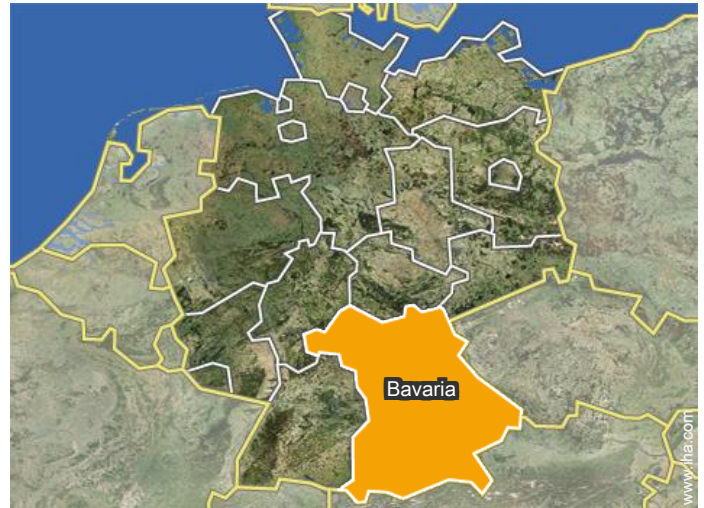

Location

Location & Access

GPS coordinates in degrees, minutes, seconds: Latitude 47°39'11"N - Longitude 12°57'50"E (Dwelling)

Address

→ Am Datzmann 87
83483 Bischofswiesen

● Freeway (exit) B20

→ Bad Reichenhall, Upper Bavaria,
Bavaria, Germany
→ Distance : 12.5mi.
→ Time : 40'

● Railroad station Freilassing

→ Freilassing, Upper Bavaria, Bavaria,
Germany
→ Distance : 18.5mi.
→ Time : 40'

● Airport Salzburg W. A. Mozart

→ Salzburg, State of Salzburg, Austria
→ Distance : 15.5mi.
→ Time : 40'