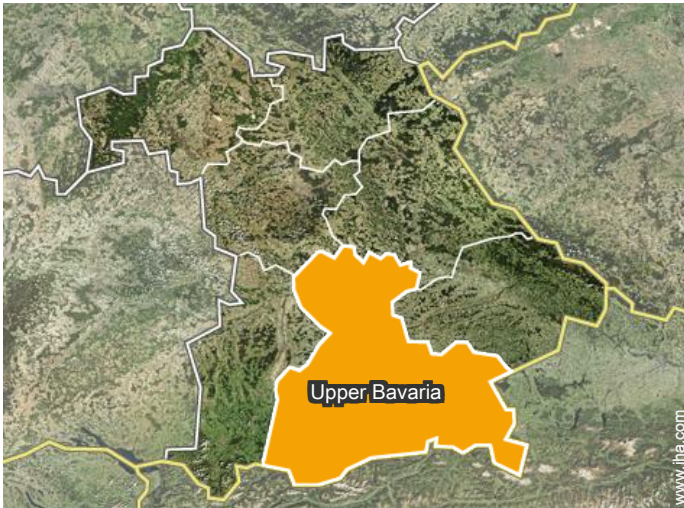

Location

Location & Access

GPS coordinates in degrees, minutes, seconds: Latitude 47°39'11"N - Longitude 12°57'50"E (Dwelling)

Address

→ Am Datzmann 87
83483 Bischofswiesen

● Freeway (exit) B20

→ Bad Reichenhall, Upper Bavaria,
Bavaria, Germany
→ Distance : 12.5mi.
→ Time : 40'

● Railroad station Freilassing

→ Freilassing, Upper Bavaria, Bavaria,
Germany
→ Distance : 18.5mi.
→ Time : 40'

● Airport Salzburg W. A. Mozart

→ Salzburg, State of Salzburg, Austria
→ Distance : 15.5mi.
→ Time : 40'