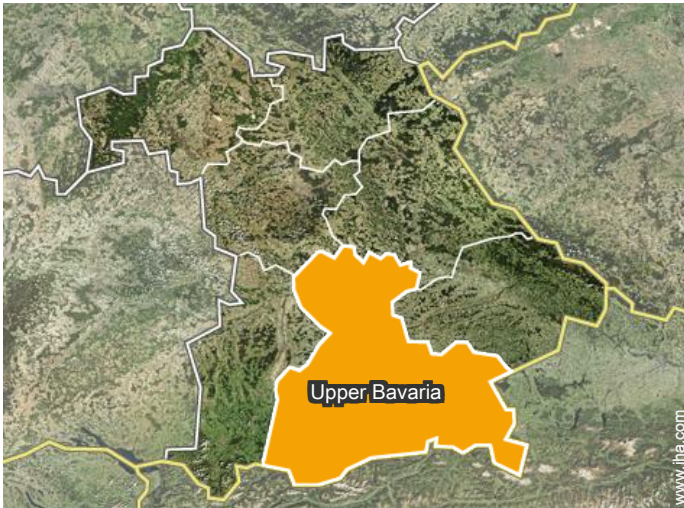

Location

Location & Access

GPS coordinates in degrees, minutes, seconds: Latitude 47°39'11"N - Longitude 12° 57'50"E (Dwelling)

Address

→ Am Datzmann 87
83483 Bischofswiesen

● Freeway (exit) B20

→ Bad Reichenhall, Upper Bavaria,
Bavaria, Germany
→ Distance : 12.5mi.
→ Time : 40'

● Railroad station Freilassing

→ Freilassing, Upper Bavaria, Bavaria,
Germany
→ Distance : 18.5mi.
→ Time : 40'

● Airport Salzburg W. A. Mozart

→ Salzburg, State of Salzburg, Austria
→ Distance : 15.5mi.
→ Time : 40'