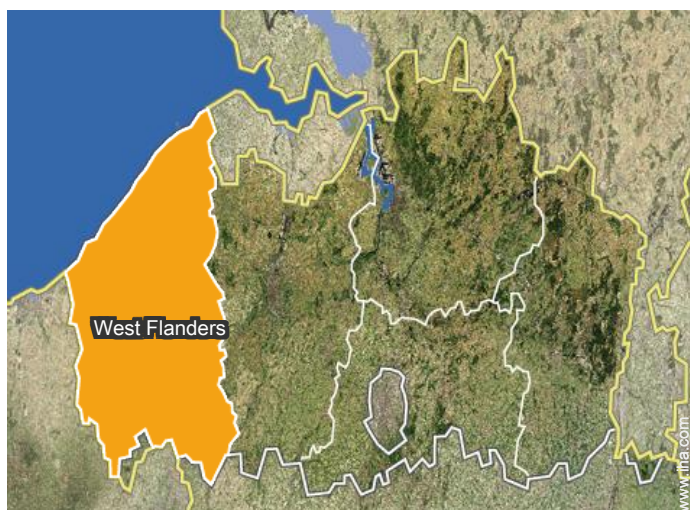

bathroom

Location

Location & Access

GPS coordinates in degrees, minutes, seconds: Latitude 51°18'53"N - Longitude 3°8'1"E (Dwelling)

Address

→ Marie-josélaan 10
8370 Blankenberge

• Railroad station Blankenberge

→ Blankenberge, West Flanders, Flanders, Belgium
→ Distance : 0.3mi.
→ Time : 5'

• Freeway (exit) expressweg

→ Bruges, West Flanders, Flanders, Belgium
→ Distance : 9mi.
→ Time : 15'

- Zeebrugge : (1.85mi.)
- Bruges : (9mi.)
- Ostende : (12.5mi.)