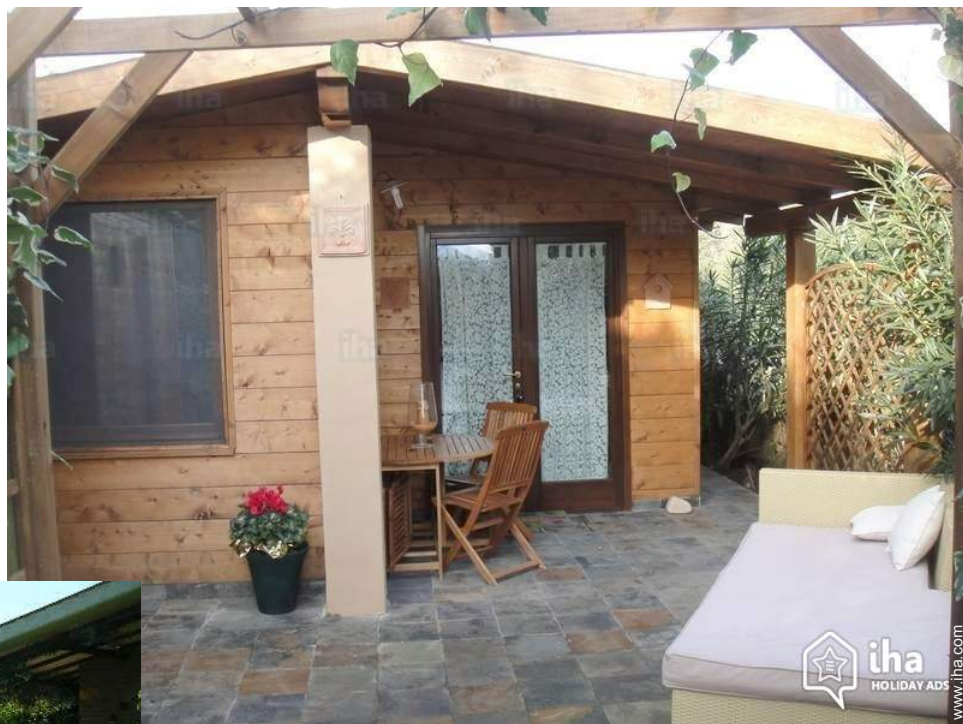

Vacation rental Cerveteri "Il Melograno"

Villa, detached, single storey, separate entrance, in(on) a(an) Charming Property

Setting : natural, tranquil

Capacity : from 1 to 4 person(s)

Bedroom(s) : 2

Room(s) : 4

Cerveteri - Rome Province - Latium (Lazio)

Italy

Advert No. 69333

www.iha.com

>> VACATION HOMES

DIRECT BY OWNERS