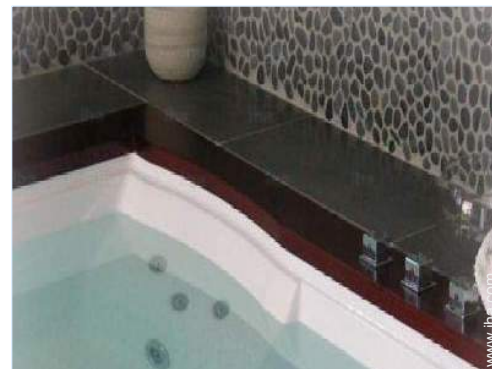

Exterior

- **Ground surface :**
  0.75 acre
- **Outside accommodation :**
  Gazebo
- **Outside setting :**
  Yard > 0.25 acre, lawn > 0.25 acre
- **Outside amenities :**
  Summer living area, BBQ, yard table(s), 6 yard seat(s), yard seated area, 2 chaise(s) longue(s), 6 sun recliner(s), 1 hammock(s), child's swing, outside shower facilities

jacuzzi

Services

- **washing :**
  Sheets (1 X / per week), Towels (1 X / per week), Linen (1 X / per week), Comforter(s) (1 X / per week), Comforter(s) (1 X / per week), Pillows (1 X / per week)
- **Single family home :**
  Cleaning, Cleaning on departure supplement (+$47*), Yard/swimming pool maintenance, Parking
- **Personnel :**
  Beauty treatments supplement (+$18*), Massage supplement (+$65*)

For your guidance

- **For your guidance**
  Kids welcome
  Cell phone network coverage, personal transport advisable
  Water : hot/cold
  Local voltage supply : 220-240V / 50Hz