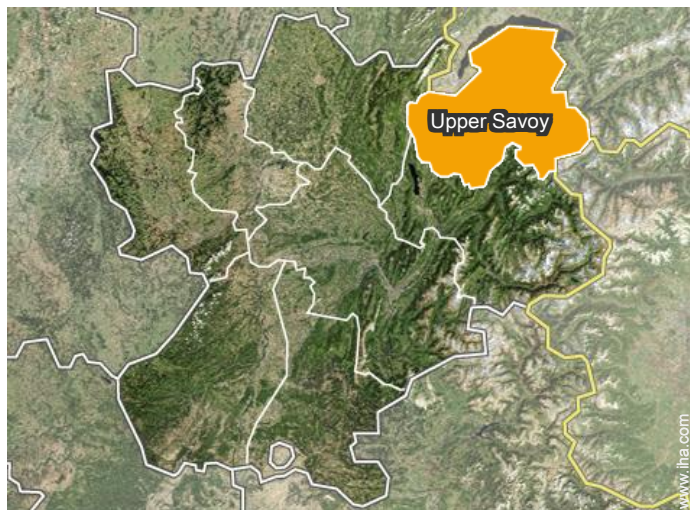

private swimming pool

Location

Location & Access

" One hour drive from Geneva Airport and 50 minutes from Annecy. "

GPS coordinates in degrees, minutes, seconds: Latitude 45°54'51"N - Longitude 6°36'57"E (Dwelling)