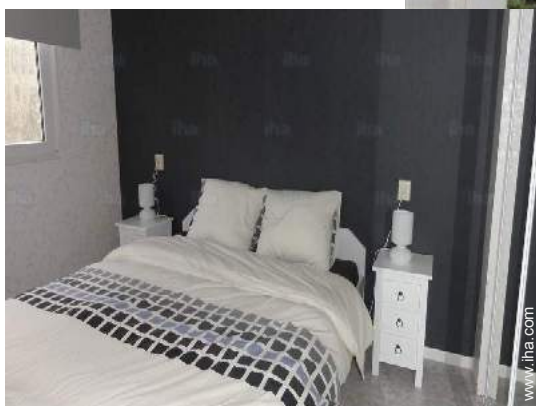

Vacation rental De Haan Chalet Bungalow

Parking at the chalet, in centre, 5 min walking distance from public transport, 15 min walk from the sea.

Chalet Bungalow, detached, single storey in(on) a(an) Private property

Setting : ocean, tranquil

Capacity : 4 person(s)

Bedroom(s) : 2

De Haan - West Flanders - Flanders

Belgium

Reservation : +32 (0) 478619410 (Belgium)

Advert No. 27143

www.iha.com