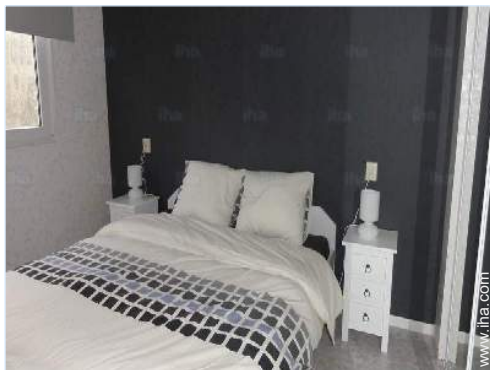

full bed(s)

Surroundings & location

Ocean

Golf

Culture

" Beautiful walking and cycling environment, also out of the months of July and August a stay in the seaside cities is pleasant, easily accessible by tram. Bruges accessible via public transport, cycling and walking routes, ommeland Brugge-Oostende, Bruges, Knokke, De Panne. "

Leisure

- Leisure activities less than 12 miles :

Bathing, surfing, windsurfing, kite surfing, golf, tennis, squash, riding school, pathway/broadwalk, coastal/forest paths, hiking, mini-golf

- Attractions and relaxation :

Restaurant, movie theater, park and garden, leisure park, festivals, casino, sauna, beauticians

Surroundings

- Amenities :

Village center
Bus stop / bus station
Breadstore 0.3mi.
Supermarket 0.3mi.
Bank 0.3mi.
Drugstore 0.3mi.