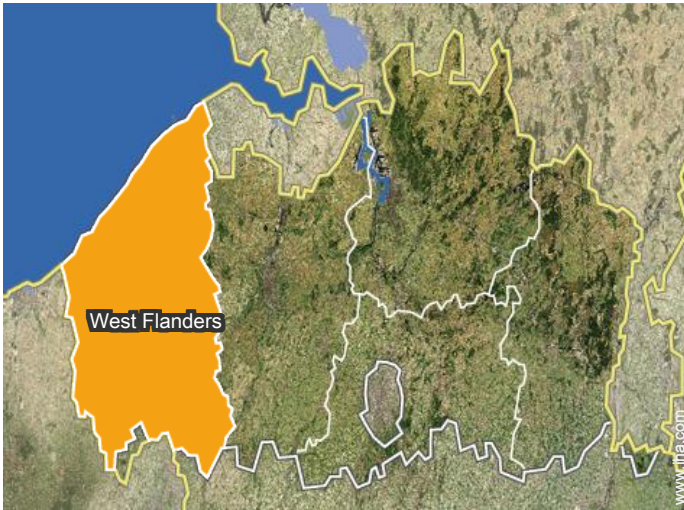

interior

Location

Location & Access

" Parking in front of the chalet, safe and quiet environment for children, easily accessible. "

GPS coordinates in degrees, minutes, seconds: Latitude 51°16'15"N - Longitude 3°2'10"E (Dwelling)

Address

→ Grotestraat 25
8420 De Haan

● Freeway (exit) E40

→ Jabbeke, West Flanders, Flanders,
Belgium

→ Distance : 9mi.

- Ostende : (7,5mi.)
- Bruges : (10mi.)
- Knokke : (12.5mi.)

Contact

Spoken
languages