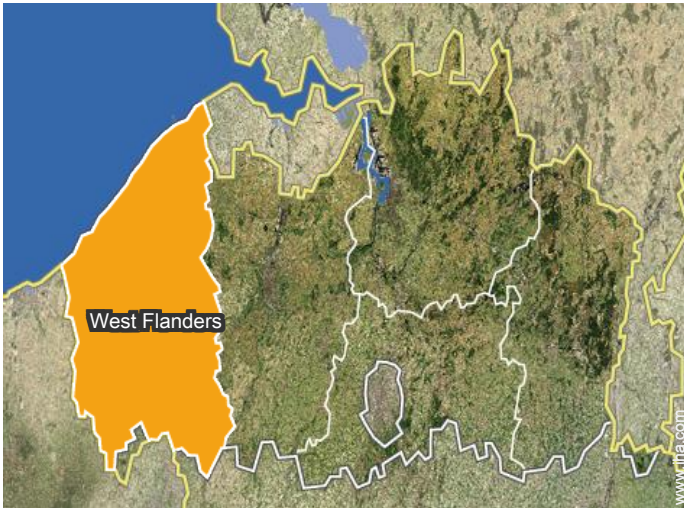

interior

Location

Location & Access

" Parking in front of the chalet, safe and quiet environment for children, easily accessible. "

GPS coordinates in degrees, minutes, seconds: Latitude 51°16'15"N - Longitude 3°2'10"E (Dwelling)

Address

→ Grotestraat 25
8420 De Haan

● Freeway (exit) E40

→ Jabbeke, West Flanders, Flanders,
Belgium

→ Distance : 9mi.

- Ostende : (7,5mi.)
- Bruges : (10mi.)
- Knokke : (12.5mi.)

Contact

Spoken
languages