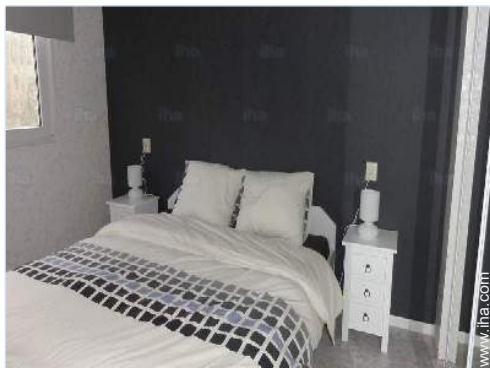

full bed(s)

Surroundings & location

Ocean

Golf

Culture

" Beautiful walking and cycling environment, also out of the months of July and August a stay in the seaside cities is pleasant, easily accessible by tram. Bruges accessible via public transport, cycling and walking routes, ommeland Brugge-Oostende, Bruges, Knokke, De Panne. "

Leisure

- Leisure activities less than 12 miles :

Bathing, surfing, windsurfing, kite surfing, golf, tennis, squash, riding school, pathway/ broadwalk, coastal/forest paths, hiking, mini-golf

- Attractions and relaxation :

Restaurant, movie theater, park and garden, leisure park, festivals, casino, sauna, beauticians

Surroundings

- Amenities :

Village center
Bus stop / bus station
Breadstore 0.3mi.
Supermarket 0.3mi.
Bank 0.3mi.
Drugstore 0.3mi.