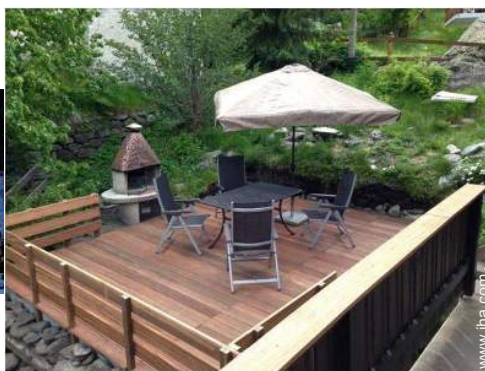

Exterior

- **Ground surface :**
2,150 Sq.ft.
- **Outside accommodation :**
Terrace 172 Sq.ft., balcony 130 Sq.ft.
- **Outside setting :**
Landscaped yard 860 Sq.ft.
- **Outside amenities :**
BBQ, yard table(s), 8 yard seat(s), 4 chaise (s) longue(s)

Winter

Summer

Mountain

Ski

bedroom

view from the bedroom

view over the mountain

southerly view