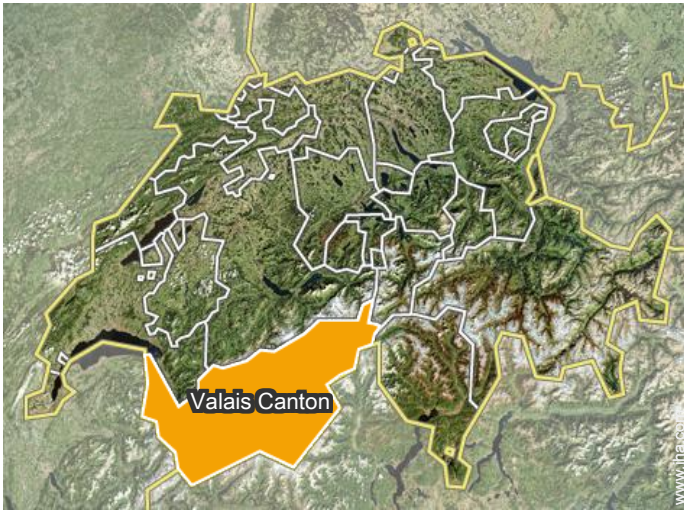

Winter

Summer

Mountain

Ski

bedroom

view from the bedroom

view over the mountain

southerly view

Location

Location & Access

GPS coordinates in degrees, minutes, seconds: Latitude 46°23'58.2"N - Longitude 8°8'8.6"E ([Dwelling](#))

Address

→ Birchiweg
3984 Fiesch

• Railroad station Fiesch

→ Fiesch, Valais Canton, Switzerland
→ Distance : 990'
→ Time : 5'

• Railroad station Goppenstein

→ Goppenstein, Valais Canton, Switzerland
→ Distance : 25mi.
→ Time : 45'

- Brig : (10,5mi.)
- Visp : (16,8mi.)

Contact

Spoken languages

Vacation rental Fiesch - Switzerland "Uf Selden"