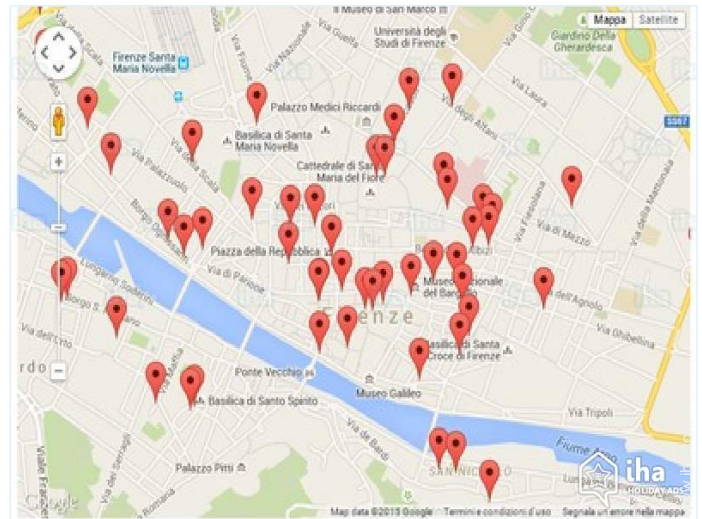

Leisure

- **Attractions and relaxation :**

Bar/pub, restaurant, museum, local craftstore

Surroundings

- **Amenities :**

Downtown <165'
Bus stop / bus station 165'
Breadstore <165'
Local stores <165'
Supermarket 165'
High class retailers 165'
Hairdressing salon 165'
Internet cafe <165'
Mail office 990'
Bank 330'
Drugstore 165'
Hospital 660'

For your guidance

- **For your guidance**
Kids welcome
No pet allowed
Non smoking rental, cell phone network coverage
Water : hot/cold
Local voltage supply : 220V / 60Hz
Electricity supply : mains

Floor plan

Photo album - 1

Photo album - 2

Route map

Location & Access

" The apartment is located in the pedestrian zone, where traffic is not permitted "

GPS coordinates in degrees, minutes, seconds: Latitude 43° 46'32"N - Longitude 11°15'34"E (Dwelling)

Address

→ Via dei Servi 31 n
50100 Florence

• Airport Florence Amerigo Vespucci

→ Florence, Florence Province, Tuscany, Italy

→ Distance : 3mi.
→ Time : 20'

• Airport Pisa Galileo Galilei

→ Pisa, Pisa Province, Tuscany, Italy